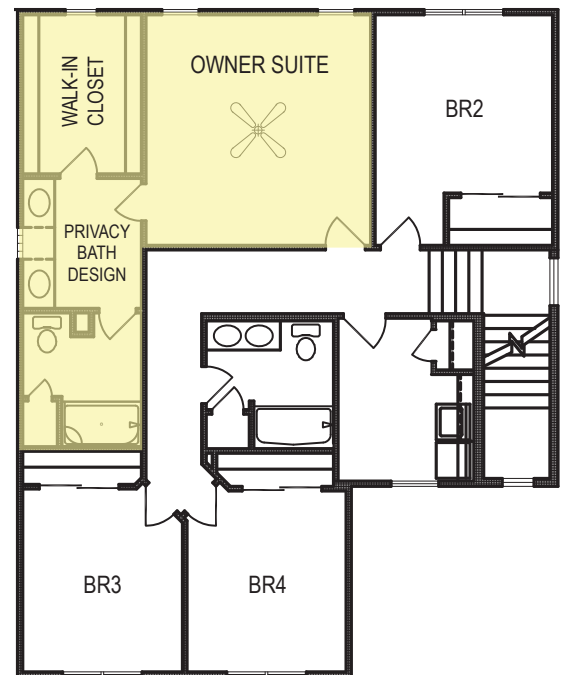

Brooklyn

2 Story • 2233 sf

designer^{ah}
INSPIRED LIVING

Yes! It's All Included!

- Homesite
- Linear Fireplace
- Open Kitchen with Eat In Island
- Front Porch
- Designer Lighting Package
- 3-Car Garage
- Multi-Generational Design

Additional Features:

- 🔥 Walk Out Basement Package
- 🔥 Finished Basement:
 - Rec Room
 - BR 6 or Office
 - Finished Bathroom

CelebrityHomesOmaha.com

CELEBRITY
HOMES
Homes • Villas

*Celebrity Homes Inc., 1997-present. Celebrity Homes reserves the right to make any changes to floor plan, price, specification or material changes for product improvement.