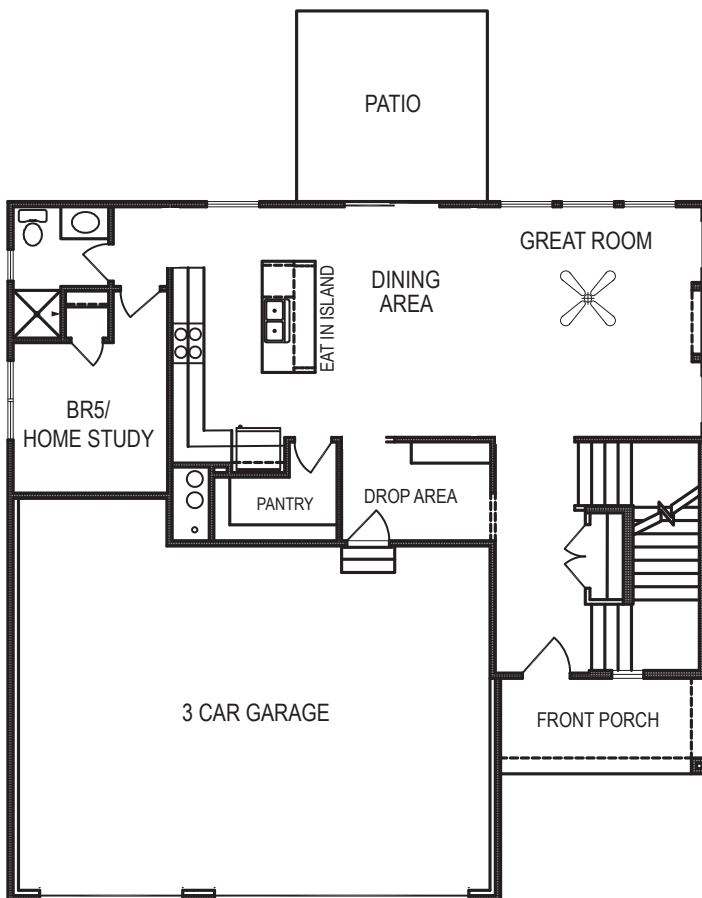

Brooklyn

2 Story • 2233 sf

designer^{ah}
INSPIRED LIVING

Yes! It's All Included!

- Homesite
- Linear Fireplace
- Open Kitchen with Eat In Island
- Front Porch
- Designer Lighting Package
- 3-Car Garage
- Multi-Generational Design

Additional Features:

- 🔥 Walk Out Basement Package
- 🔥 Finished Basement:
 - Rec Room
 - BR 6 or Office
 - Finished Bathroom

CelebrityHomesOmaha.com

CELEBRITY
HOMES
Homes • Villas

*Celebrity Homes Inc., 1997-present. Celebrity Homes reserves the right to make any changes to floor plan, price, specification or material changes for product improvement.