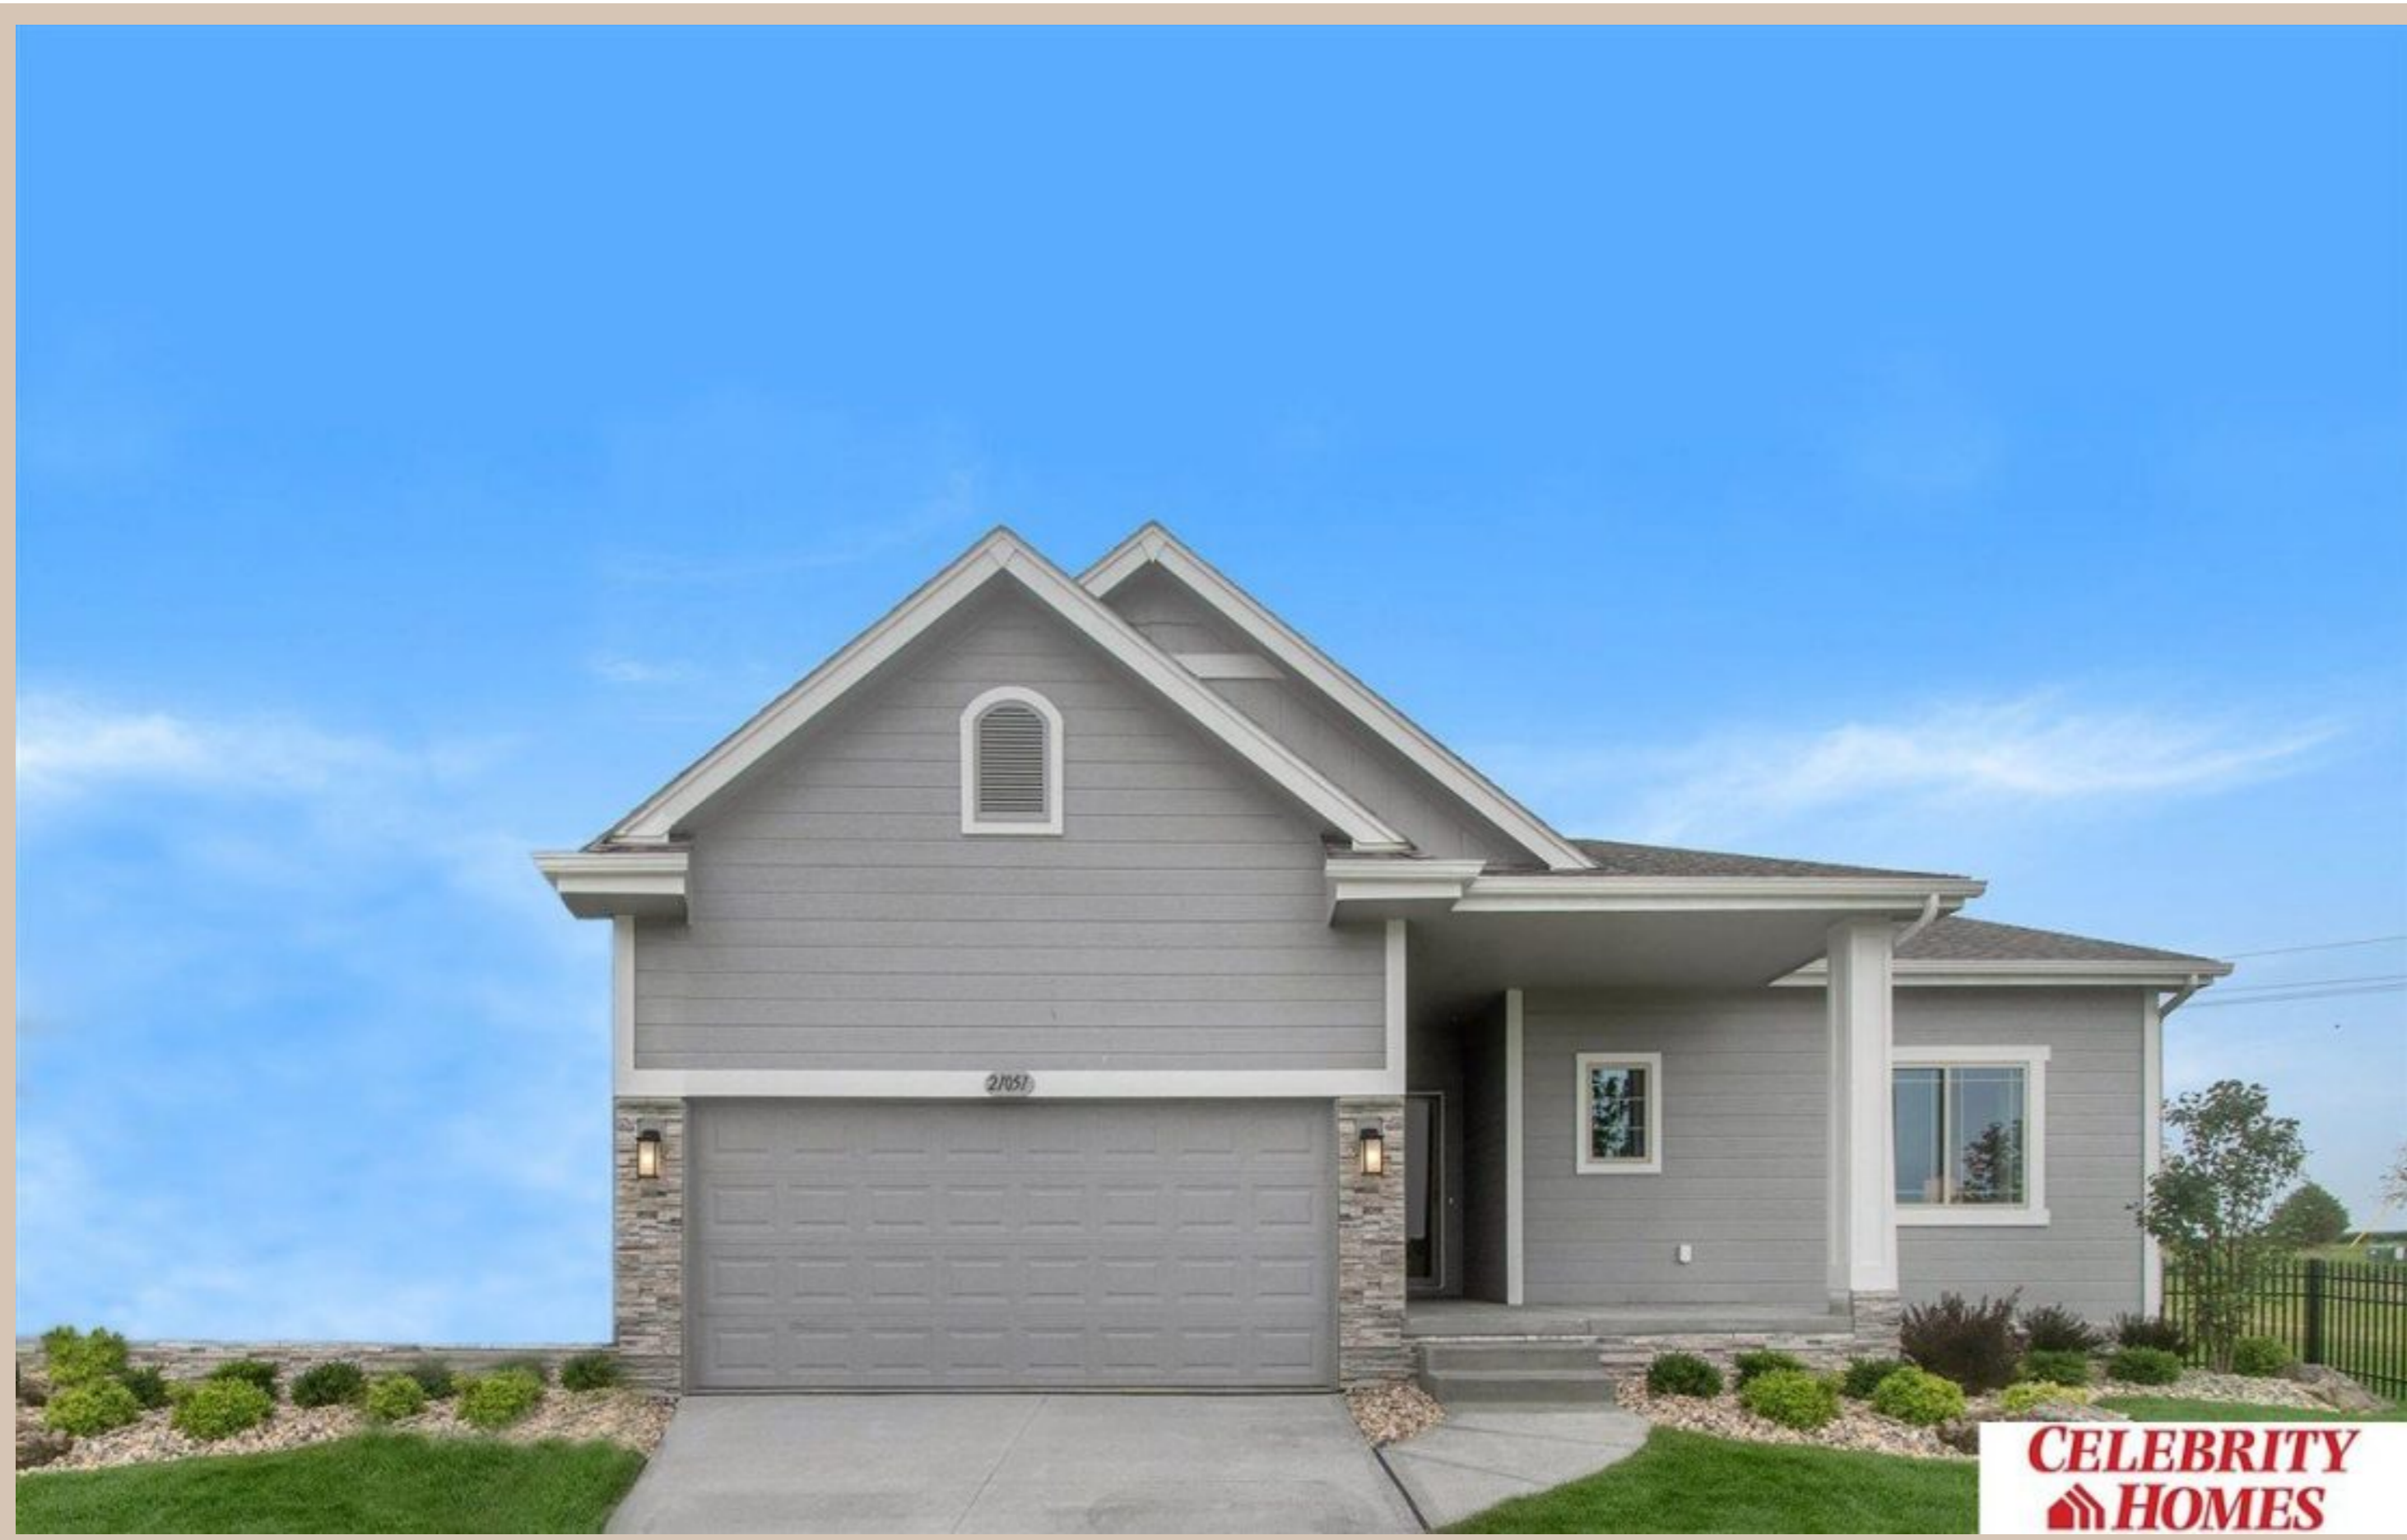

8566 Young Street, Omaha, Ne 68122

Scan the code above with your mobile device or click it to go directly to the Celebrity Homes & Townhomes website for 8566 Young Street, Omaha, Ne 68122

## Details

Price : 345900

Style : 1.0 Story/Ranch

Floorplan : Sheridan

Communities : Somerset 2

Bedrooms : 3

Baths : 2

Sq Footage : 1507

Included : The "Sheridan" by Celebrity Homes. Open Design offers an oversized Island Kitchen, Gathering Room, Owner's Suite includes spacious Bath w/ Deluxe Shower & Dual Vanity, Large Deck, & that's just the start! Quality GE Appliances, Designer Light Pkgs & Extended 2-10 Warranty Program. And of course Celebrity Homes Exclusive "Welcome Home Package" (Refrigerator, Washer & Dryer, GDO, even blinds!) (Pictures of Model Home) Price may reflect promotional discounts, if applicable