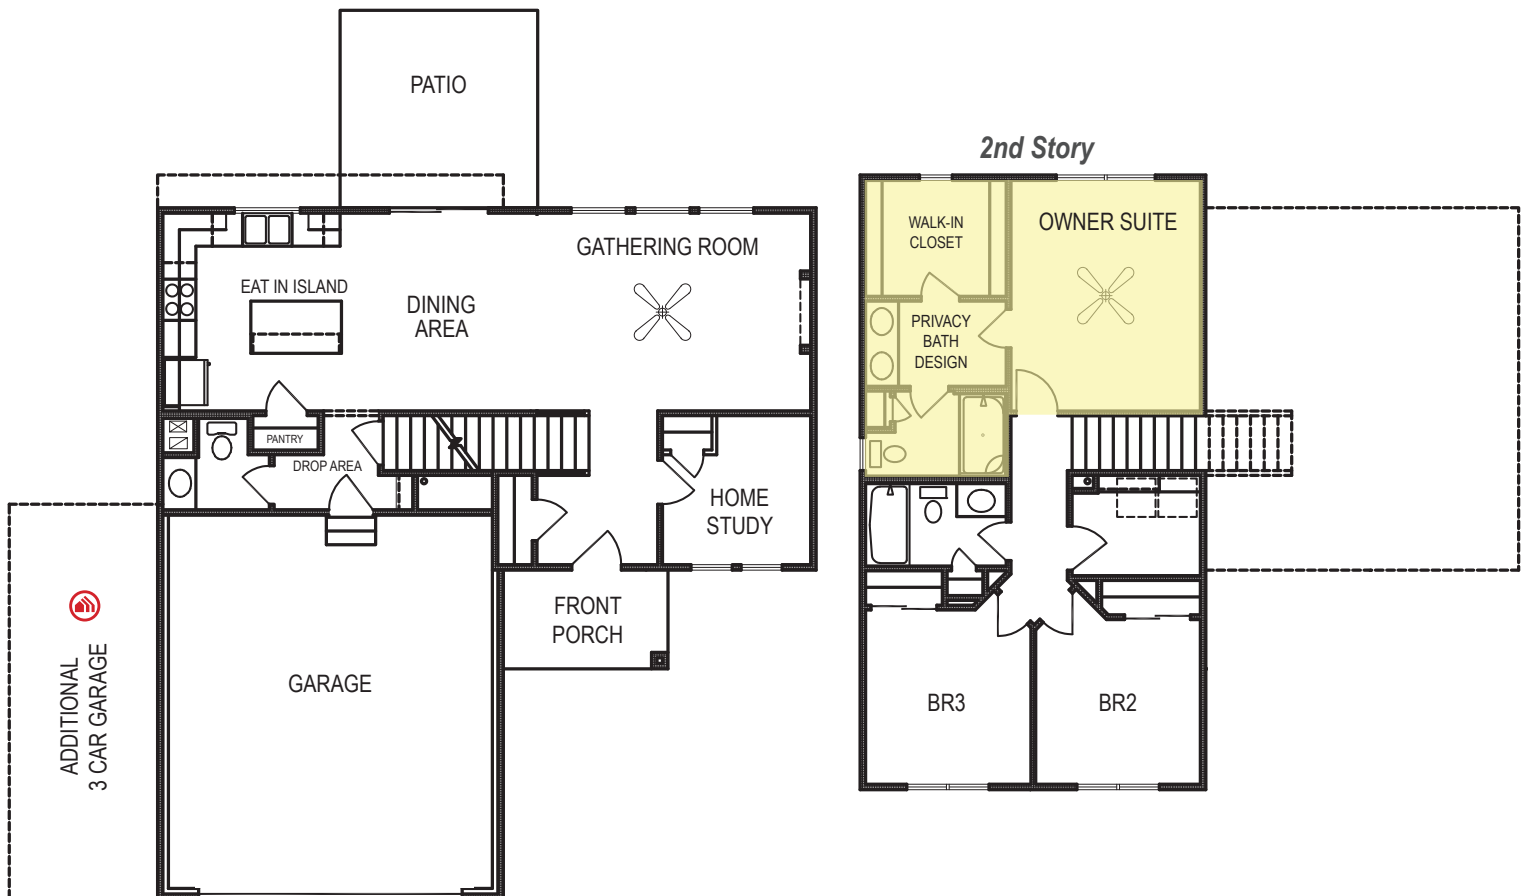

Rocklin

2 Story • 1588 sf

advantage™
YOUR NEXT MOVE

Yes! It's All Included!

- Homesite
- Linear Fireplace
- Open Kitchen with Eat In Island
- Partially Covered Deck
- Expanded Door Package
- Designer Lighting Package

Additional Features:

- 3-Car Garage
- Walk Out Basement Package
- Finished Basement:
 - Rec Room
 - BR 4/Office
 - Finished Bathroom

CelebrityHomesOmaha.com

CELEBRITY
HOMES
Homes • Villas

*Celebrity Homes Inc., 1997-present. Celebrity Homes reserves the right to make any changes to floor plan, price, specification or material changes for product improvement.