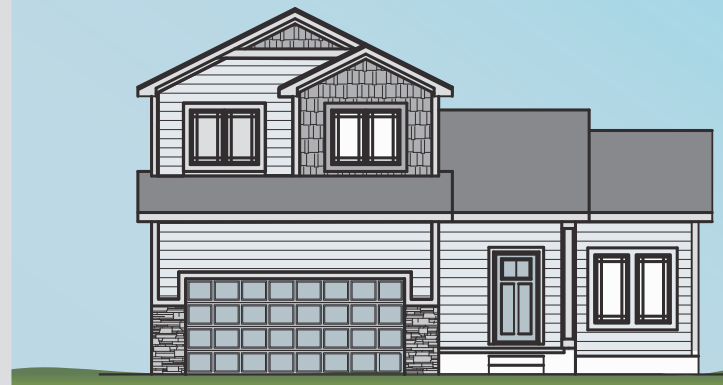

Rocklin

2 Story • 1588 sf

advantage™
YOUR NEXT MOVE

Yes! It's All Included!

- Homesite
- Linear Fireplace
- Open Kitchen with Eat In Island
- Partially Covered Deck
- Expanded Door Package
- Designer Lighting Package

Additional Features:

- 3-Car Garage
- Walk Out Basement Package
- Finished Basement:
 - Rec Room
 - BR 4/Office
 - Finished Bathroom

CelebrityHomesOmaha.com

CELEBRITY
HOMES
Homes • Villas

*Celebrity Homes Inc., 1997-present. Celebrity Homes reserves the right to make any changes to floor plan, price, specification or material changes for product improvement.