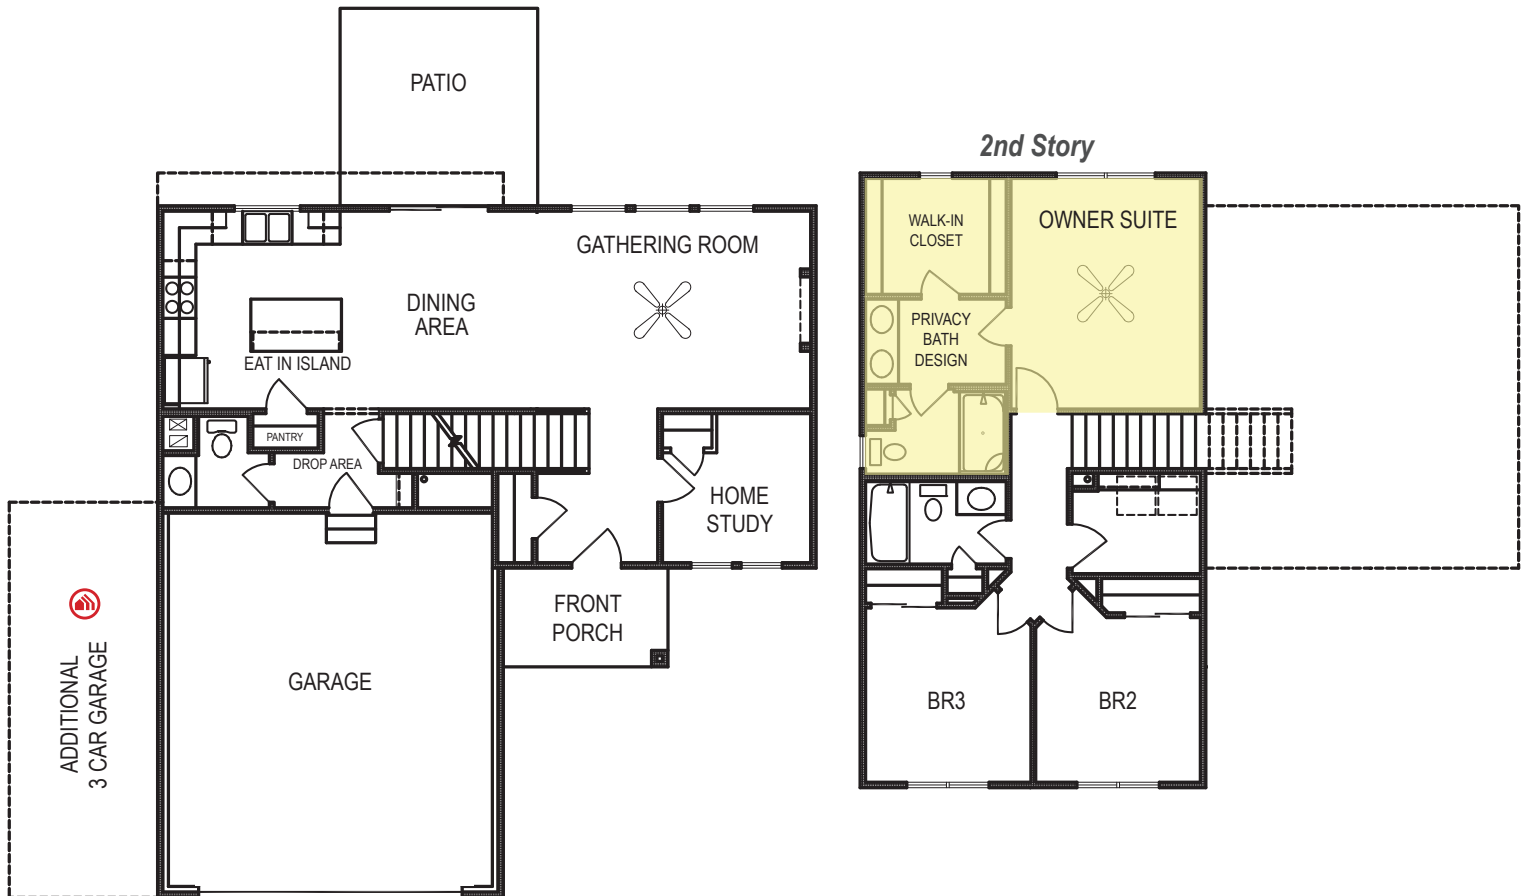

Rocklin

2 Story • 1588 sf

advantage™
YOUR NEXT MOVE

Yes! It's All Included!

- Homesite
- Linear Fireplace
- Open Kitchen with Eat In Island
- Partially Covered Deck
- Expanded Door Package
- Designer Lighting Package

Additional Features:

- 3-Car Garage
- Walk Out Basement Package
- Finished Basement:
 - Rec Room
 - BR 4/Office
 - Finished Bathroom

CelebrityHomesOmaha.com

CELEBRITY
HOMES
Homes • Villas

*Celebrity Homes Inc., 1997-present. Celebrity Homes reserves the right to make any changes to floor plan, price, specification or material changes for product improvement.