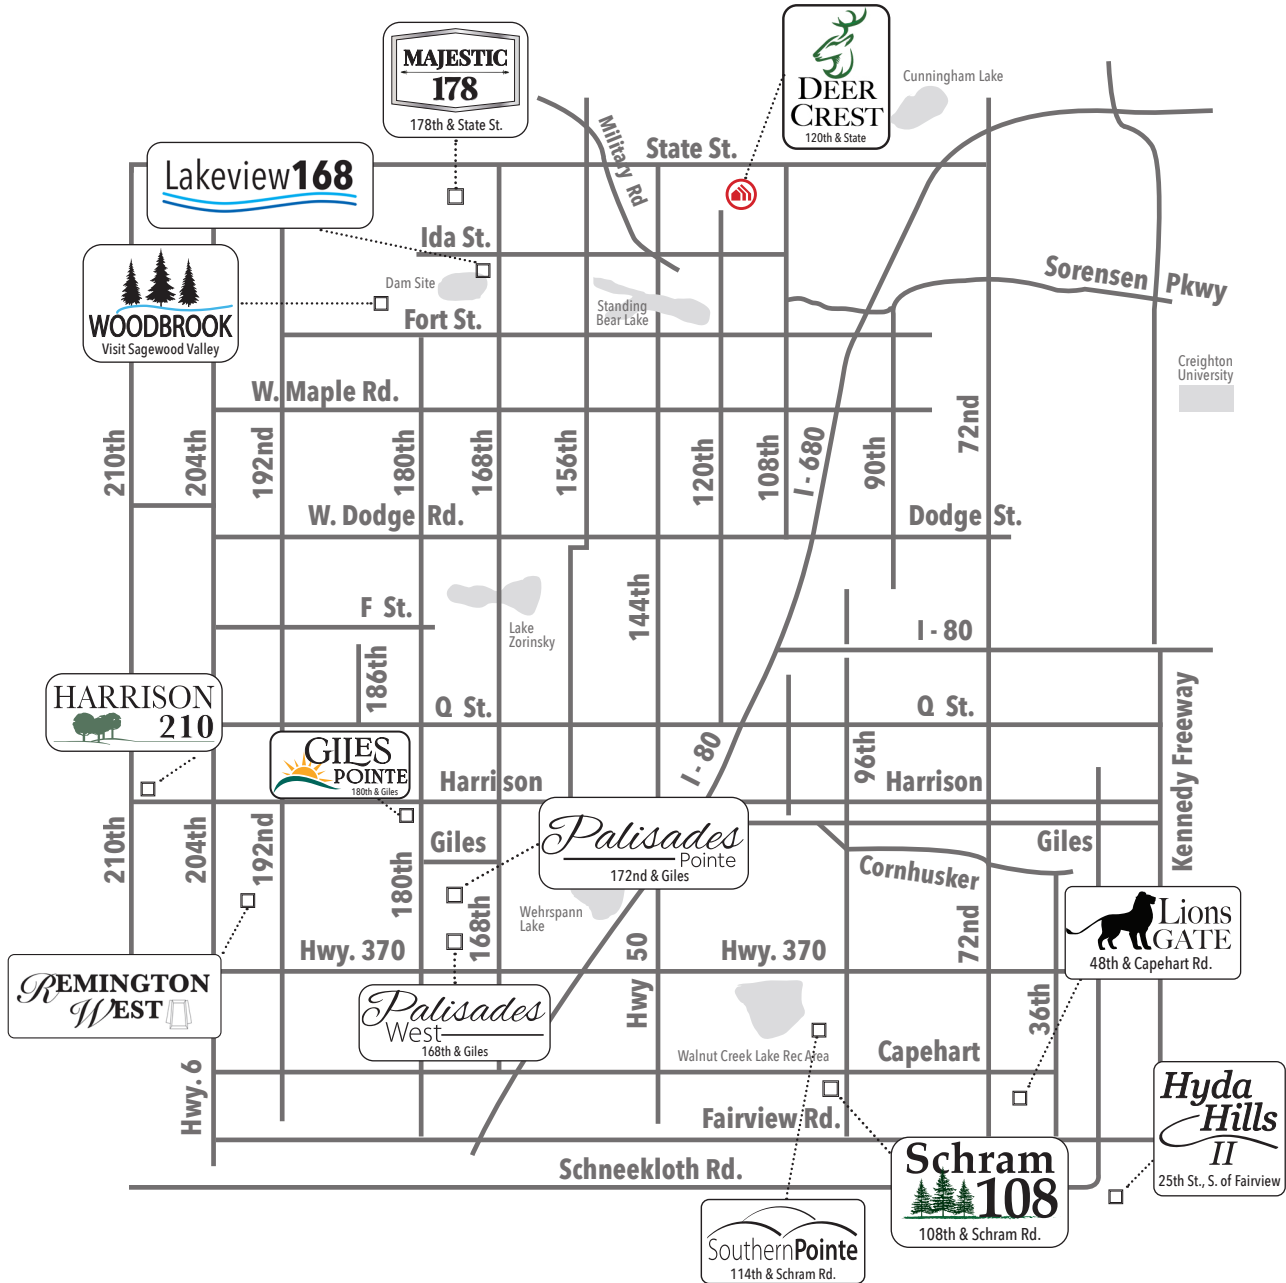

Available in these communities

# Rocklin

Two Story • 1588 sq. ft.

advantage    
YOUR NEXT MOVE

 Indicates Model Home Location

Sales Information: 402-505-9000

CelebrityHomesOmaha.com

**CELEBRITY HOMES**  
Homes • Villas • Townhomes