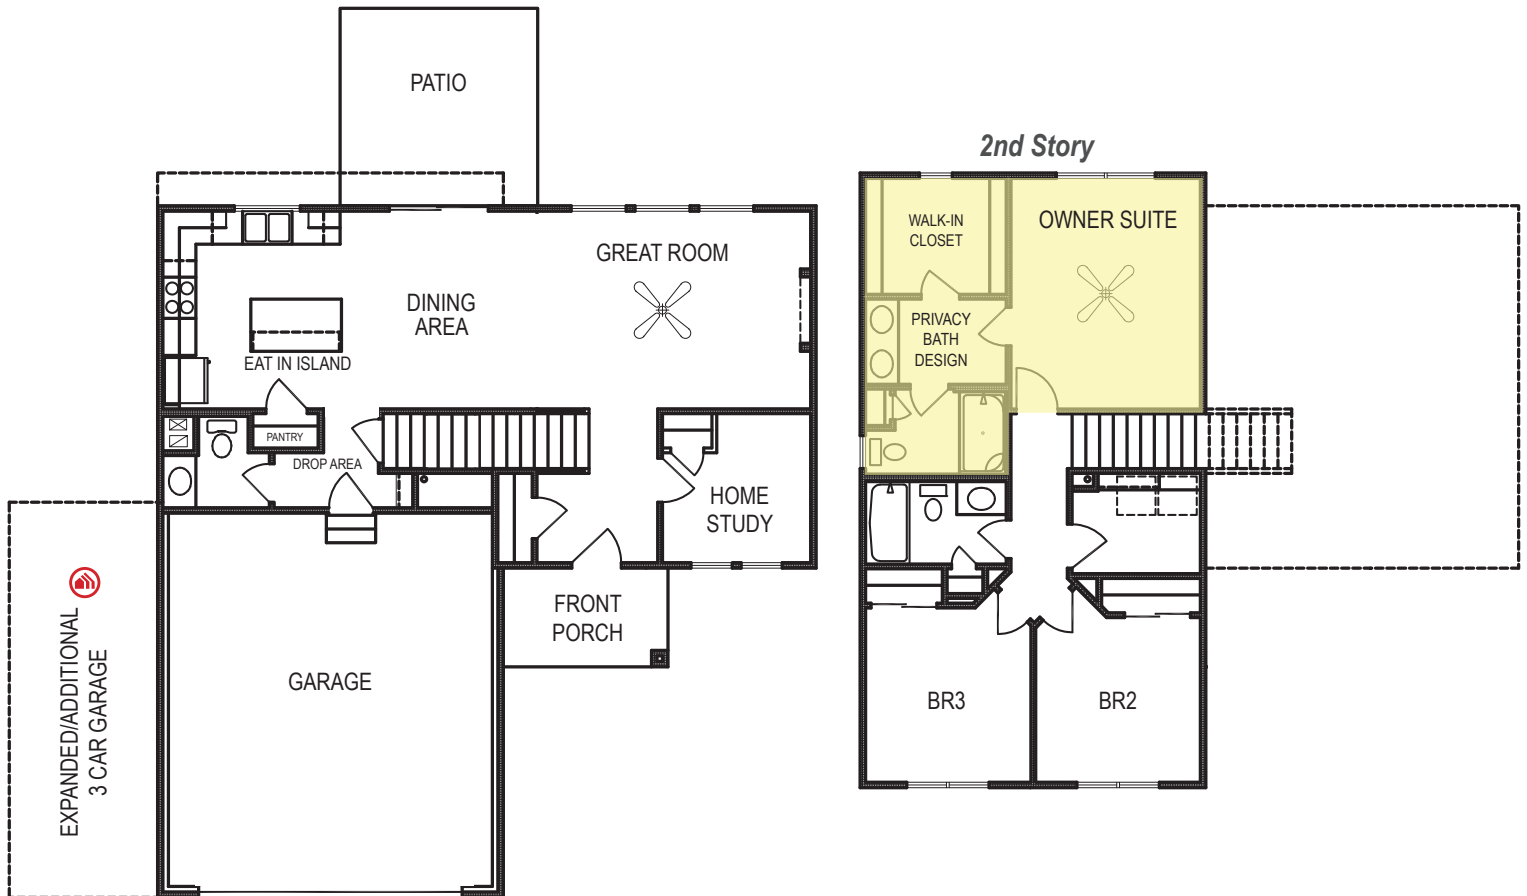

Rocklin

2 Story • 1588 sf

advantage™
YOUR NEXT MOVE

Yes! It's All Included!

- Homesite
- Linear Fireplace
- Open Kitchen with Eat In Island
- Designer Lighting Package
- Home Study

Additional Features:

- 🏠 Expanded Garage
- 🏠 3-Car Garage
- 🏠 Walk Out Basement Package
- 🏠 Finished Basement:
 - Rec Room
 - BR 4/Office
 - Finished Bathroom