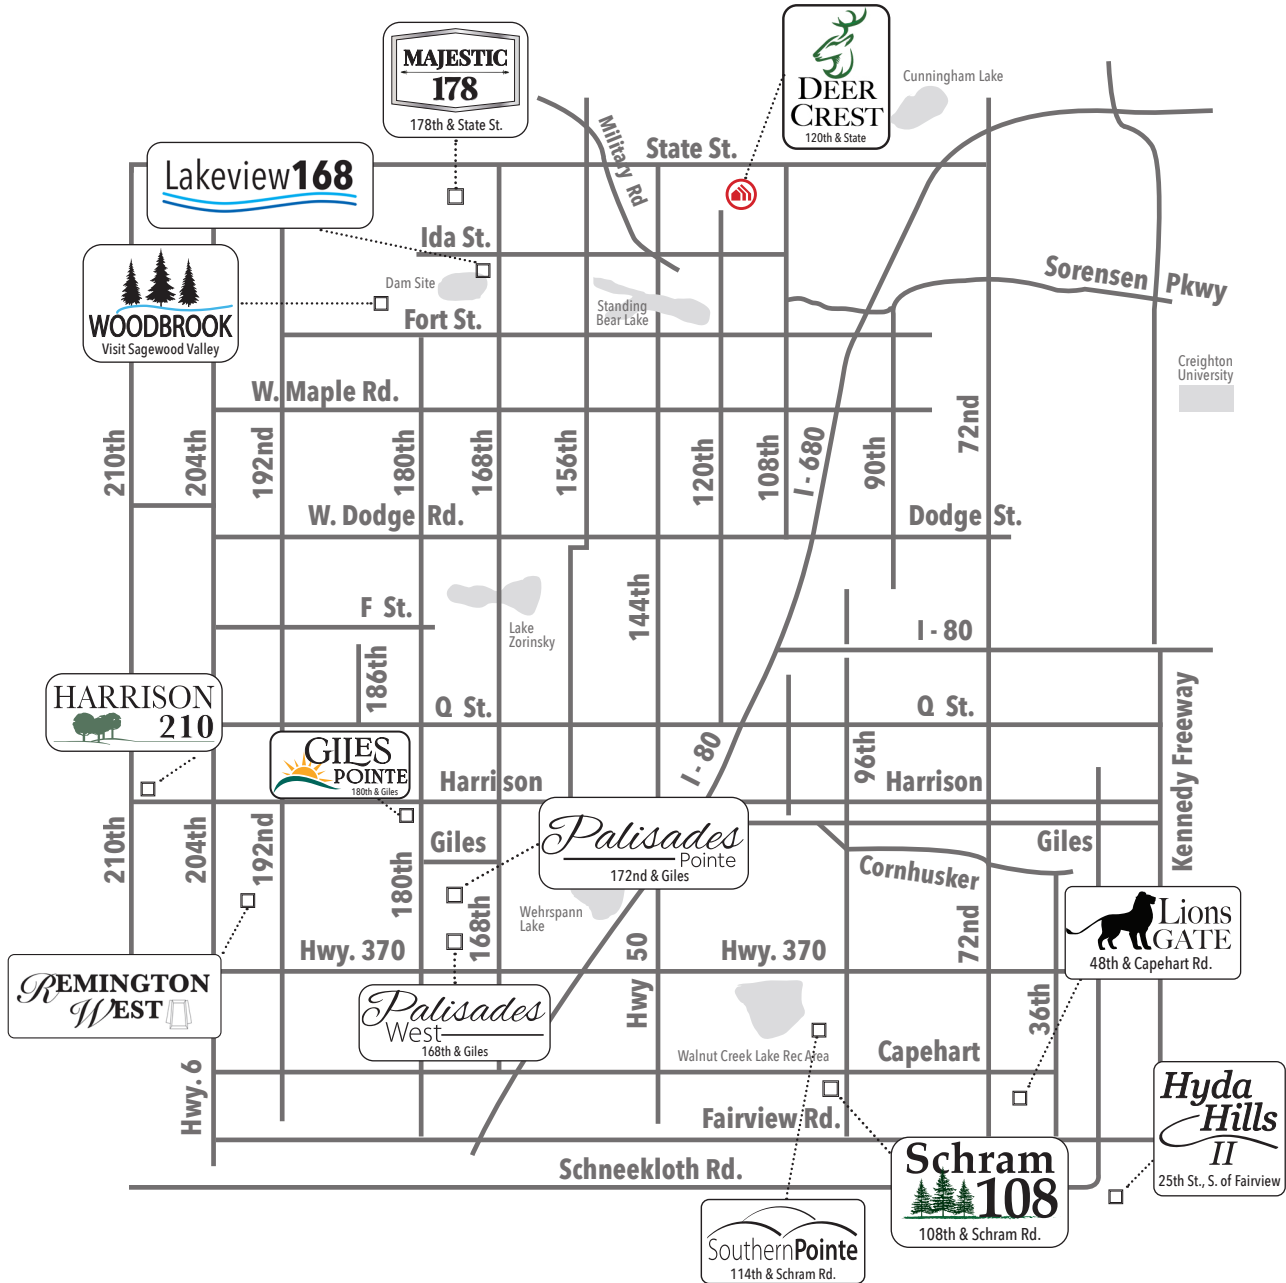

Available in these communities

Rocklin

Two Story • 1588 sq. ft.

advantage 
YOUR NEXT MOVE

 Indicates Model Home Location

Sales Information: 402-505-9000

CelebrityHomesOmaha.com

CELEBRITY HOMES
Homes • Villas • Townhomes