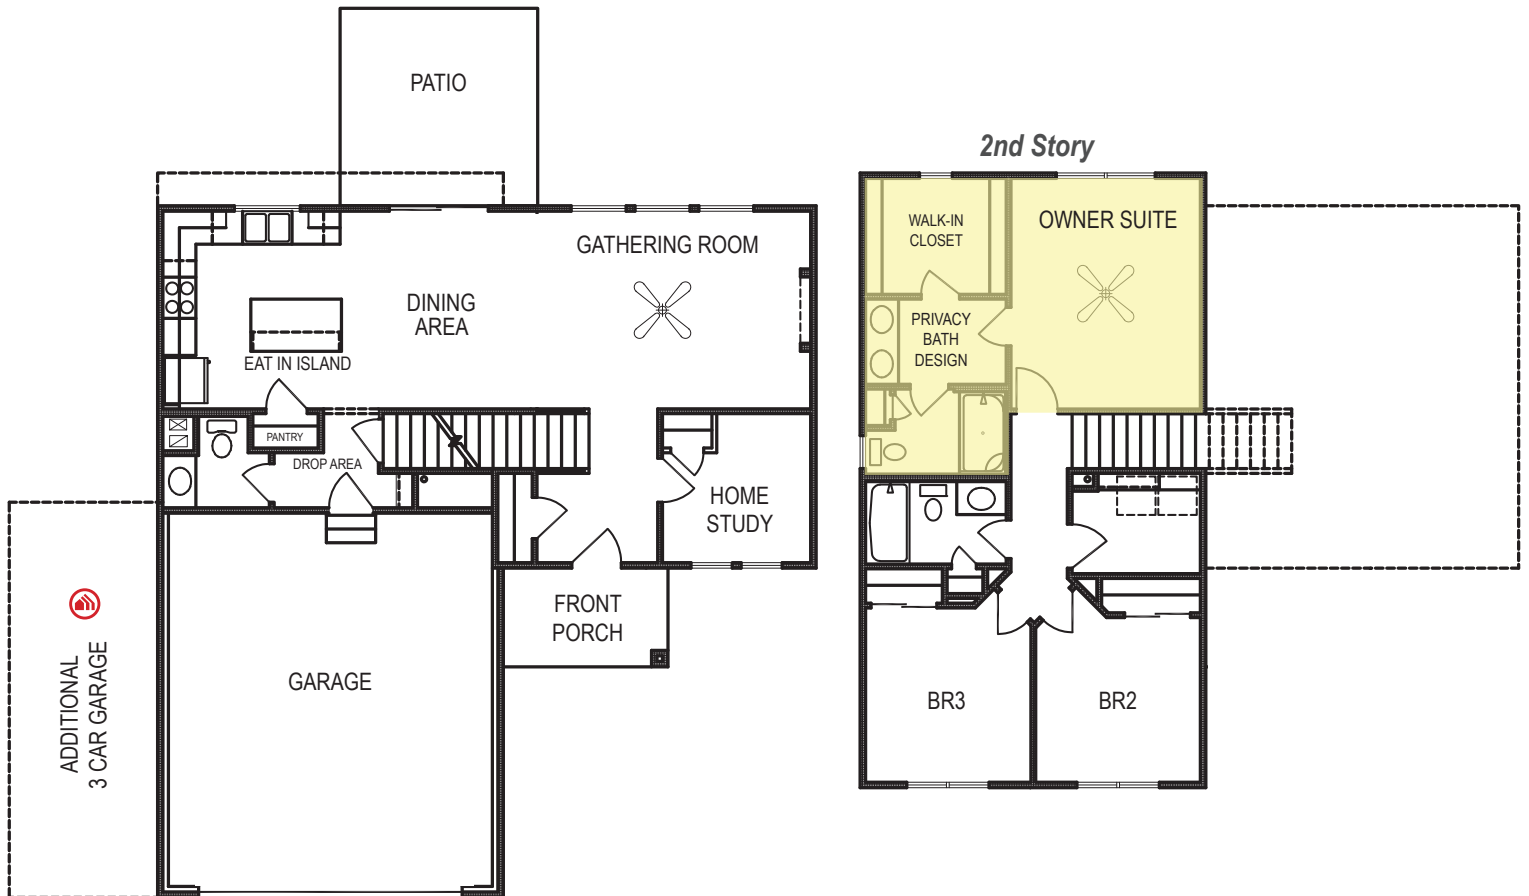

Rocklin

2 Story • 1588 sf

advantageSM
YOUR NEXT MOVE

Yes! It's All Included!

- Homesite
- Linear Fireplace
- Open Kitchen with Eat In Island
- Designer Lighting Package
- Home Study

Additional Features:

- 3-Car Garage
- Walk Out Basement Package
- Finished Basement:
 - Rec Room
 - BR 4/Office
 - Finished Bathroom