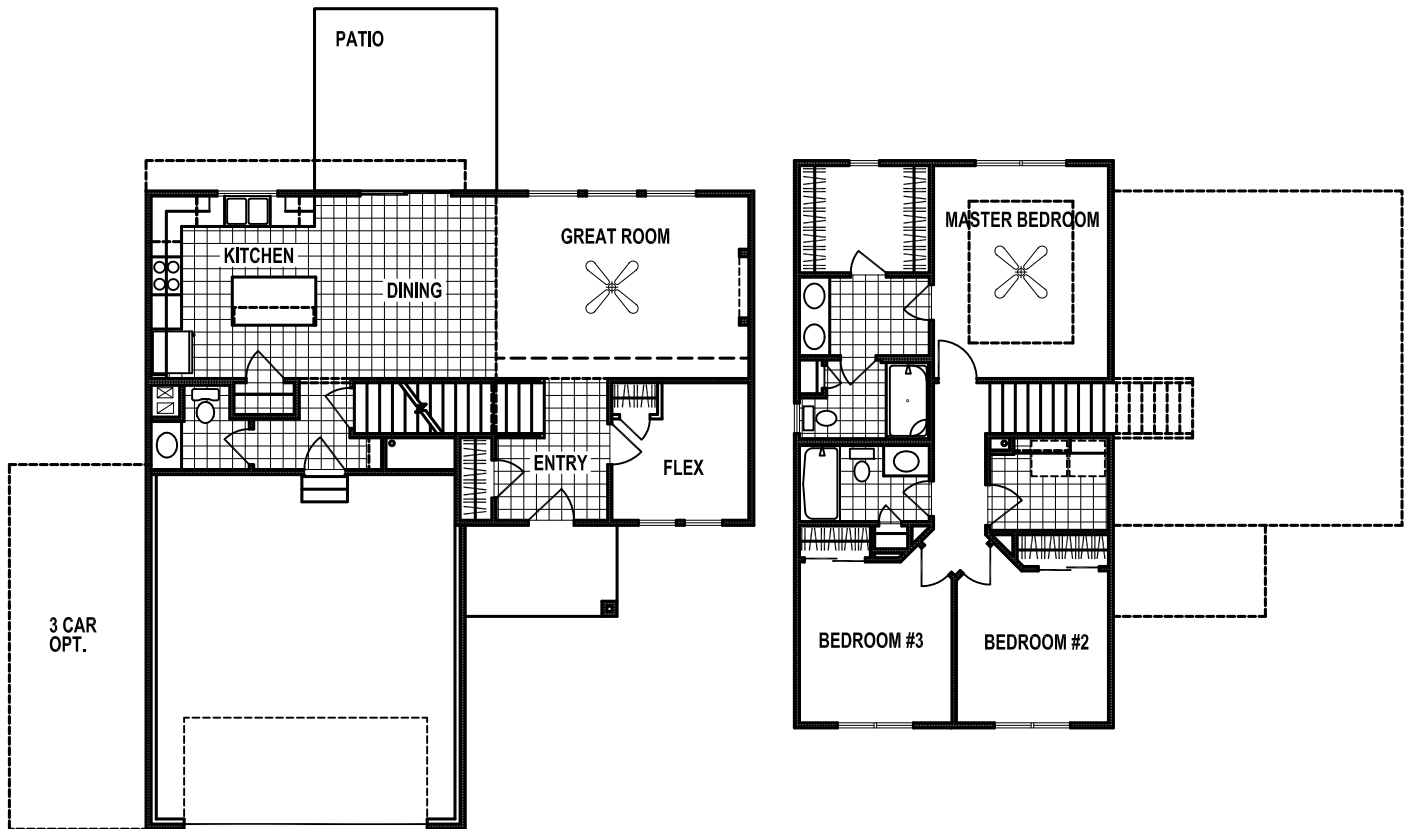

ROCKLIN

ELEV. C

MAIN FLOOR 811 SQ. FT.
 2ND FLOOR 777 SQ. FT.
 TOTAL S.F. 1588 SQ. FT.

**CELEBRITY
 HOMES**

Homes ★ Villas ★ Townhomes

Yes! It's All Included

www.celebrityhomesomaha.com