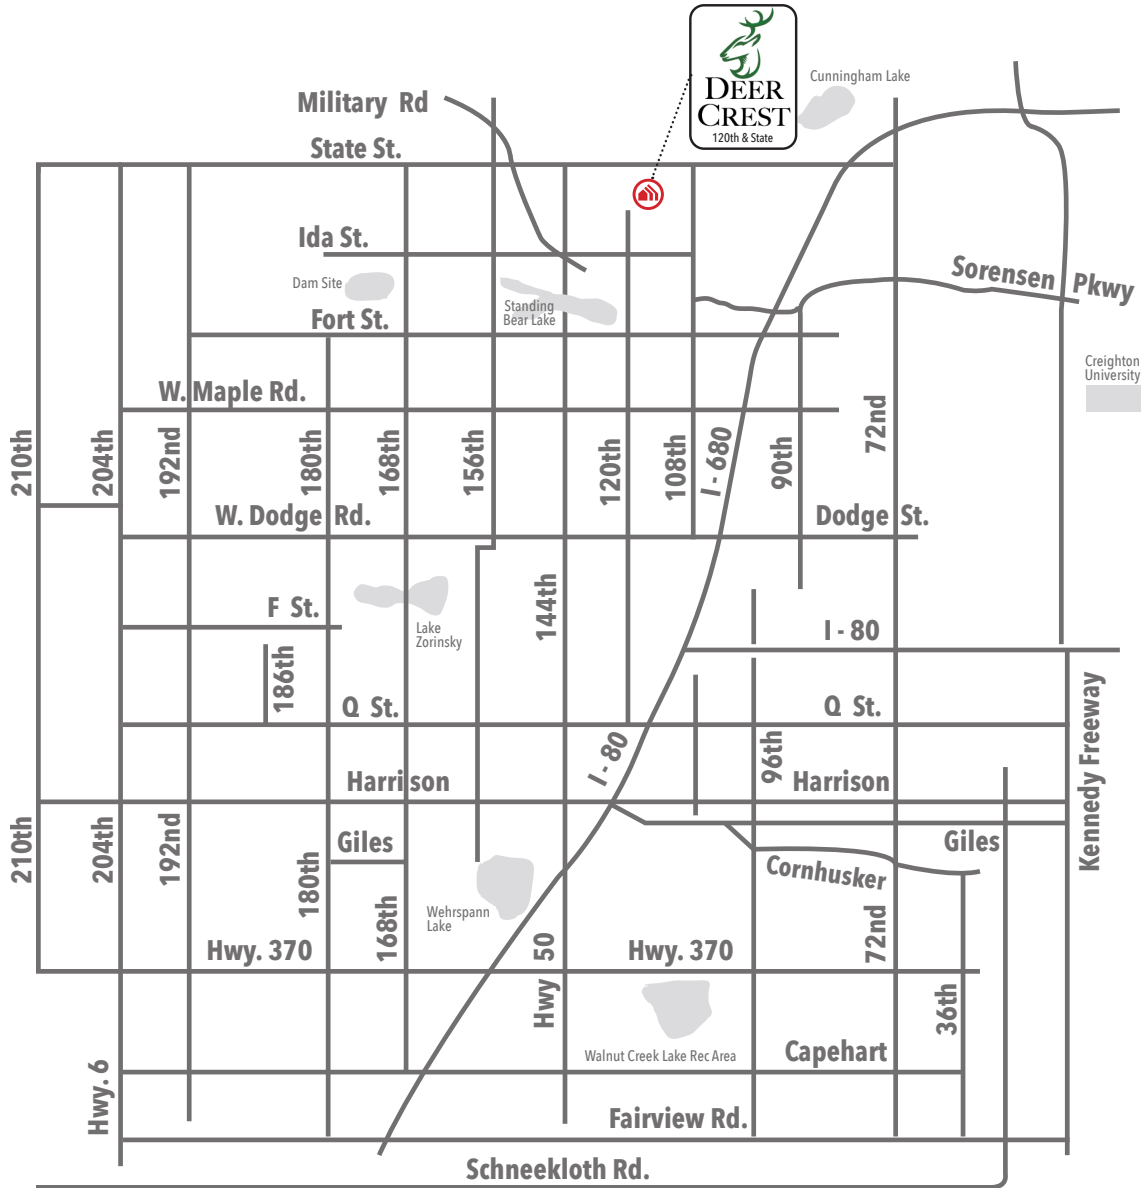

Available in these communities

Grayson

Two Story • 1906 sq. ft.

designerTM
INSPIRED LIVING

Indicates Model Home Location

Sales Information: 402-505-9000

CelebrityHomesOmaha.com

CELEBRITY
HOMES
Homes • Villas • Townhomes