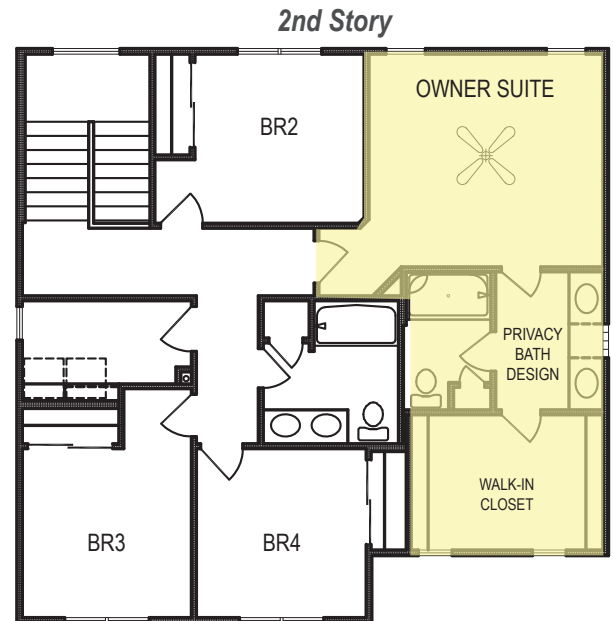

Grayson

2 Story • 1906 sf

advantage™
YOUR NEXT MOVE

Yes! It's All Included!

- Homesite
- Linear Fireplace
- Open Kitchen with Eat In Island
- Partially Covered Deck
- Expanded Door Package
- Designer Lighting Package

Additional Features:

- 3-Car Garage
- Walk Out Basement Package
- Finished Basement
 - Rec Room
 - BR 4/Office
 - Finished Bathroom

CelebrityHomesOmaha.com

CELEBRITY
HOMES
Homes • Villas

*Celebrity Homes Inc., 1997-present. Celebrity Homes reserves the right to make any changes to floor plan, price, specification or material changes for product improvement.