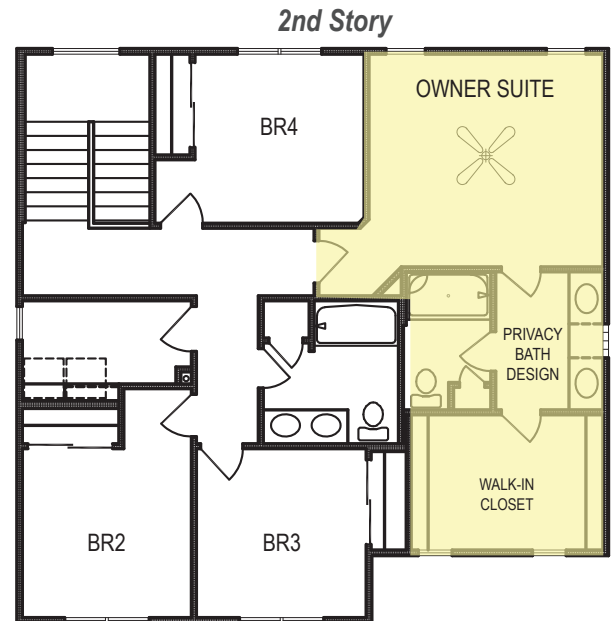

Grayson

2 Story • 1906 sf

advantage™
YOUR NEXT MOVE

Yes! It's All Included!

- Homesite
- Linear Fireplace
- Open Kitchen with Eat In Island
- Designer Lighting Package
- Front Covered Porch
- Home Study
- 3-Car Garage

Additional Features:

- Walk Out Basement Package
- Finished Basement
 - Rec Room
 - BR 5/Office
 - Finished Bathroom

CelebrityHomesOmaha.com

CELEBRITY
HOMES
Homes • Villas