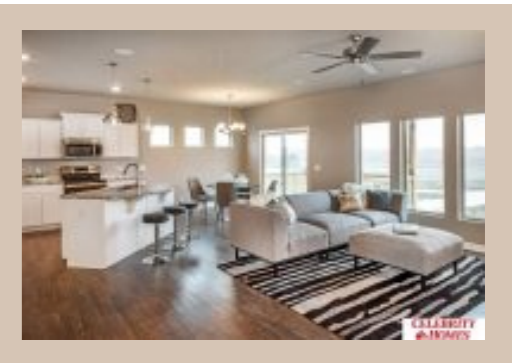

9404 S 176 Avenue, Omaha, Ne 68136

Details

Price : 425400

Style : 1.0 Story/Ranch

Floorplan : Prescott

Communities : Palisades West

Bedrooms : 3

Baths : 2

Sq Footage : 1645

Included : The "Prescott" by Celebrity Homes. Open Design offers an oversized Island Kitchen, Gathering Room, Raised Ceilings, Owner's Suite includes spacious Bath with Deluxe Shower & Dual Vanity, ¾ Bath RI at Basement, Separate Laundry Room, Spacious Deck, Grand Stairway to lower level, and that's just the start! Quality GE Appliances, Designer Light Pkgs & Extended 2-10 Warranty Program. And of course Celebrity Homes Exclusive "Welcome Home Package" (Refrigerator, Washer & Dryer, GDO, even blinds!) (Pictures of Model Home) Price may reflect promotional discounts, if applicable