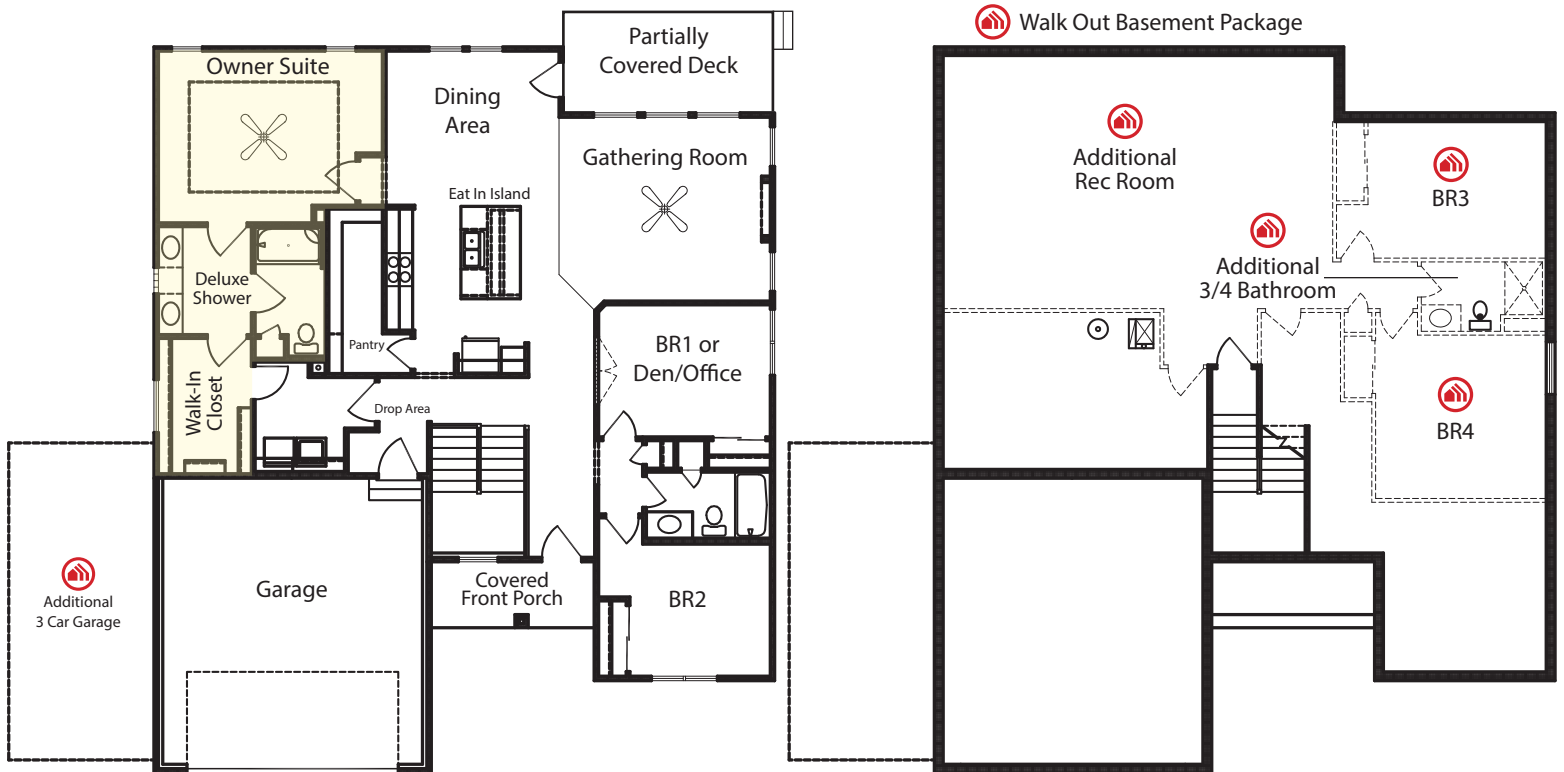

# Whitney

Ranch • 1745 sf

designer<sup>TM</sup>  
INSPIRED LIVING

## Yes! It's All Included!

- Homesite
- Linear Fireplace
- Open Kitchen with Eat In Island
- Front Porch
- Partially Covered Deck
- Expanded Door Package
- Designer Lighting Package

### Additional Features:

- 🏠 3-Car Garage
- 🏠 Walk Out Basement Package
- 🏠 Finished Basement:
  - Rec Room
  - BR 4 or Office
  - Finished Bathroom

CelebrityHomesOmaha.com

**CELEBRITY**  
**HOMES**  
Homes • Villas • Townhomes