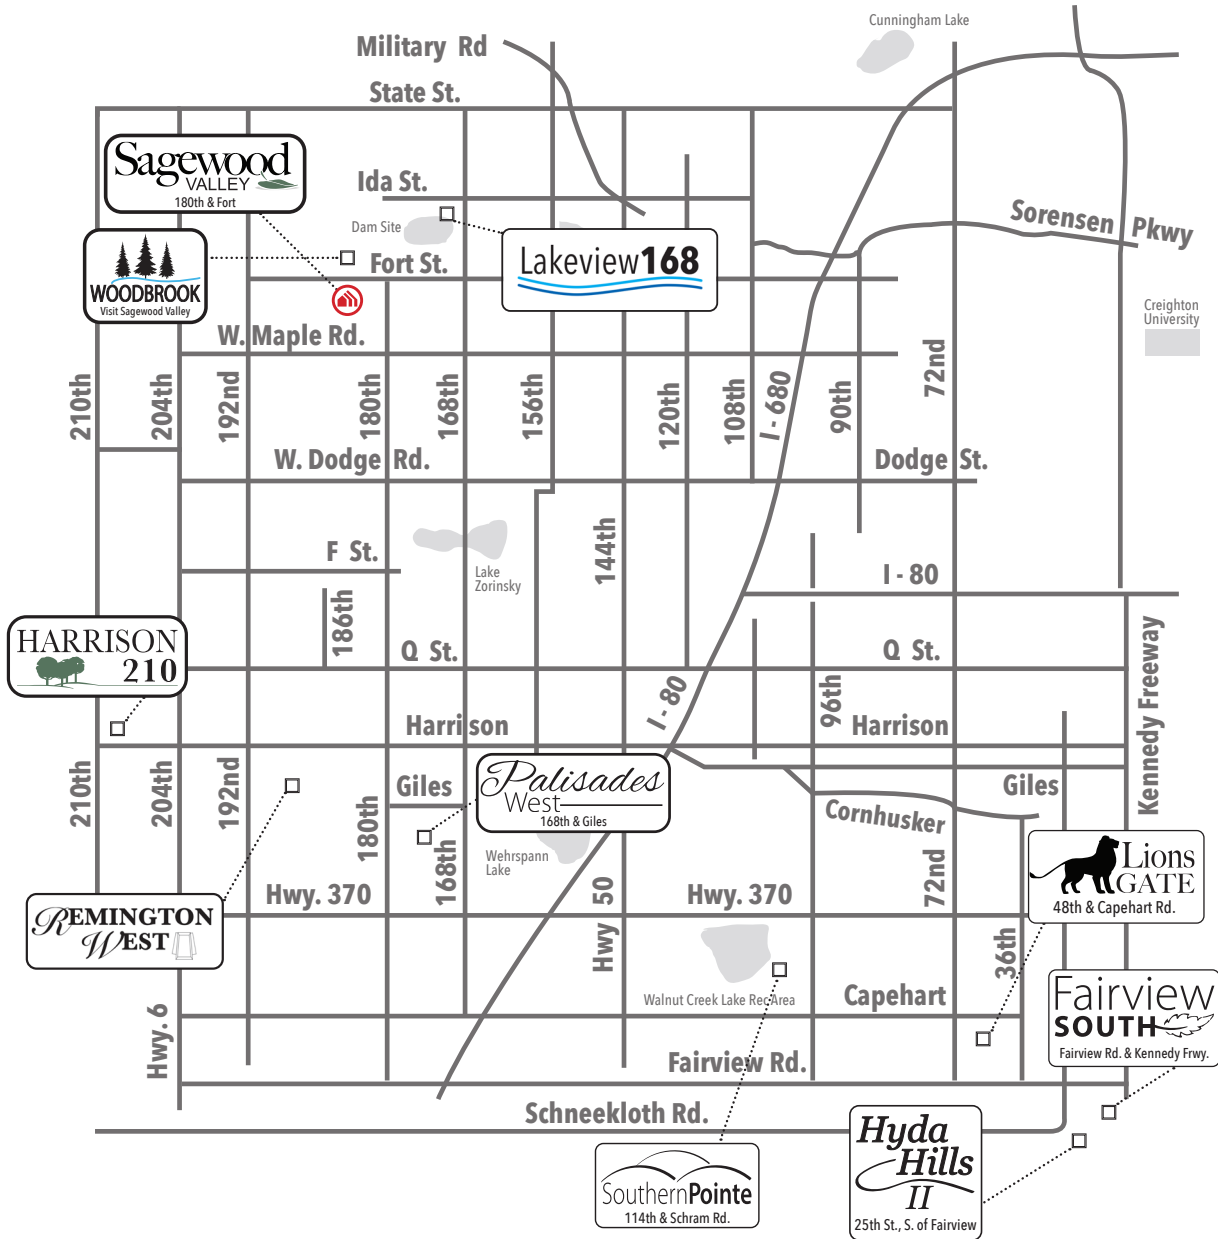

Available in these communities

Whitney

Ranch • 1745 sq. ft.

designerTM
INSPIRED LIVING

Indicates Model Home Location

Sales Information: 402-505-9000

CelebrityHomesOmaha.com

CELEBRITY HOMES
Homes • Villas • Townhomes