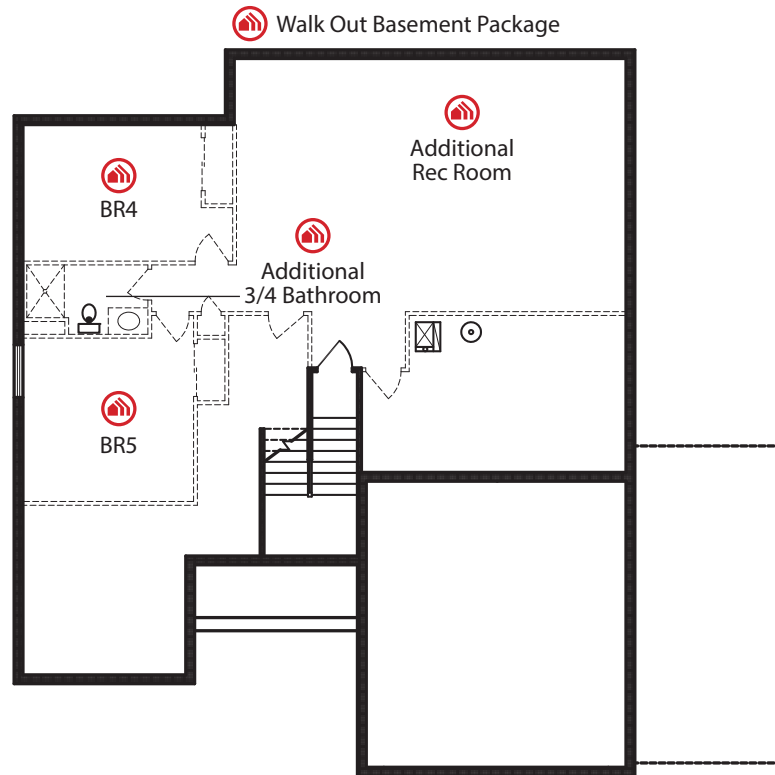

# Whitney

Ranch • 1745 sf

designer<sup>TM</sup>  
INSPIRED LIVING

*Yes! It's All Included!*

- Homesite
- Linear Fireplace
- Open Kitchen with Eat In Island
- Front Porch
- Partially Covered Deck
- Expanded Door Package
- Designer Lighting Package
- 3-Car Garage

### Additional Features:

- 🏠 Walk Out Basement Package
- 🏠 Finished Basement:
  - Rec Room
  - BR 4
  - BR 5
  - Finished Bathroom

CelebrityHomesOmaha.com

**CELEBRITY HOMES**  
Homes • Villas • Townhomes