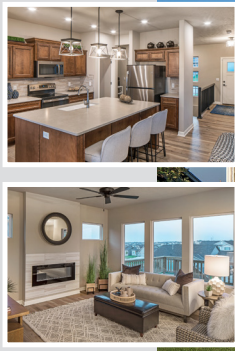

# Whitney

Ranch • 1745 sf

designer<sup>TM</sup>  
INSPIRED LIVING

*Yes! It's All Included!*

- Homesite
- Linear Fireplace
- Open Kitchen with Eat In Island
- Front Porch
- Partially Covered Deck
- Expanded Door Package
- Designer Lighting Package
- 3-Car Garage