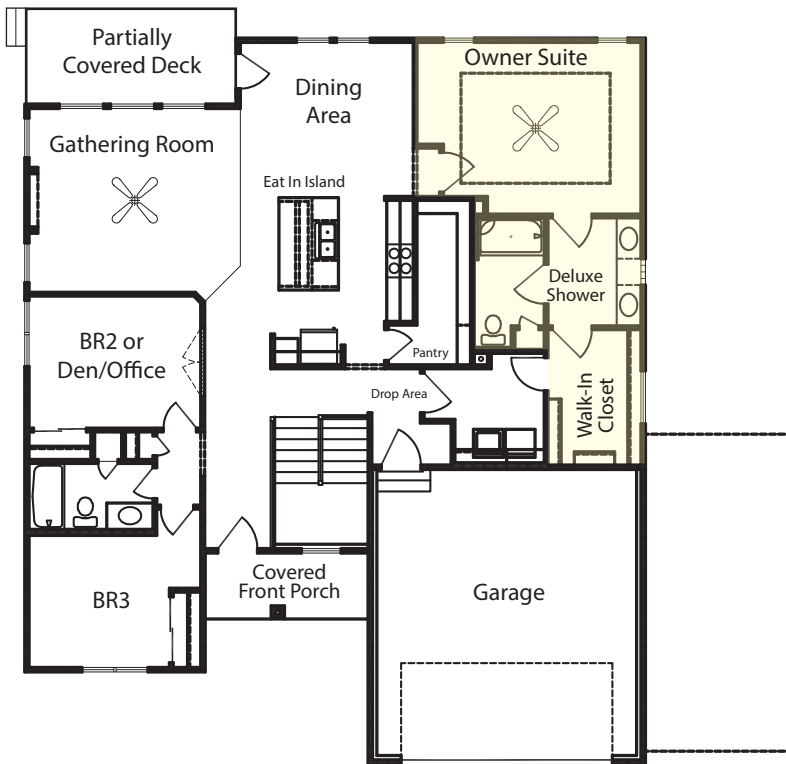

# Whitney

Ranch • 1745 sf

designer<sup>TM</sup>  
INSPIRED LIVING

*Yes! It's All Included!*

- Homesite
- Linear Fireplace
- Open Kitchen with Eat In Island
- Front Porch
- Partially Covered Deck
- Expanded Door Package
- Designer Lighting Package
- 3-Car Garage

### Additional Features:

- 🏠 Walk Out Basement Package
- 🏠 Finished Basement:
  - Rec Room
  - BR 4
  - BR 5
  - Finished Bathroom

CelebrityHomesOmaha.com

**CELEBRITY HOMES**  
Homes • Villas • Townhomes