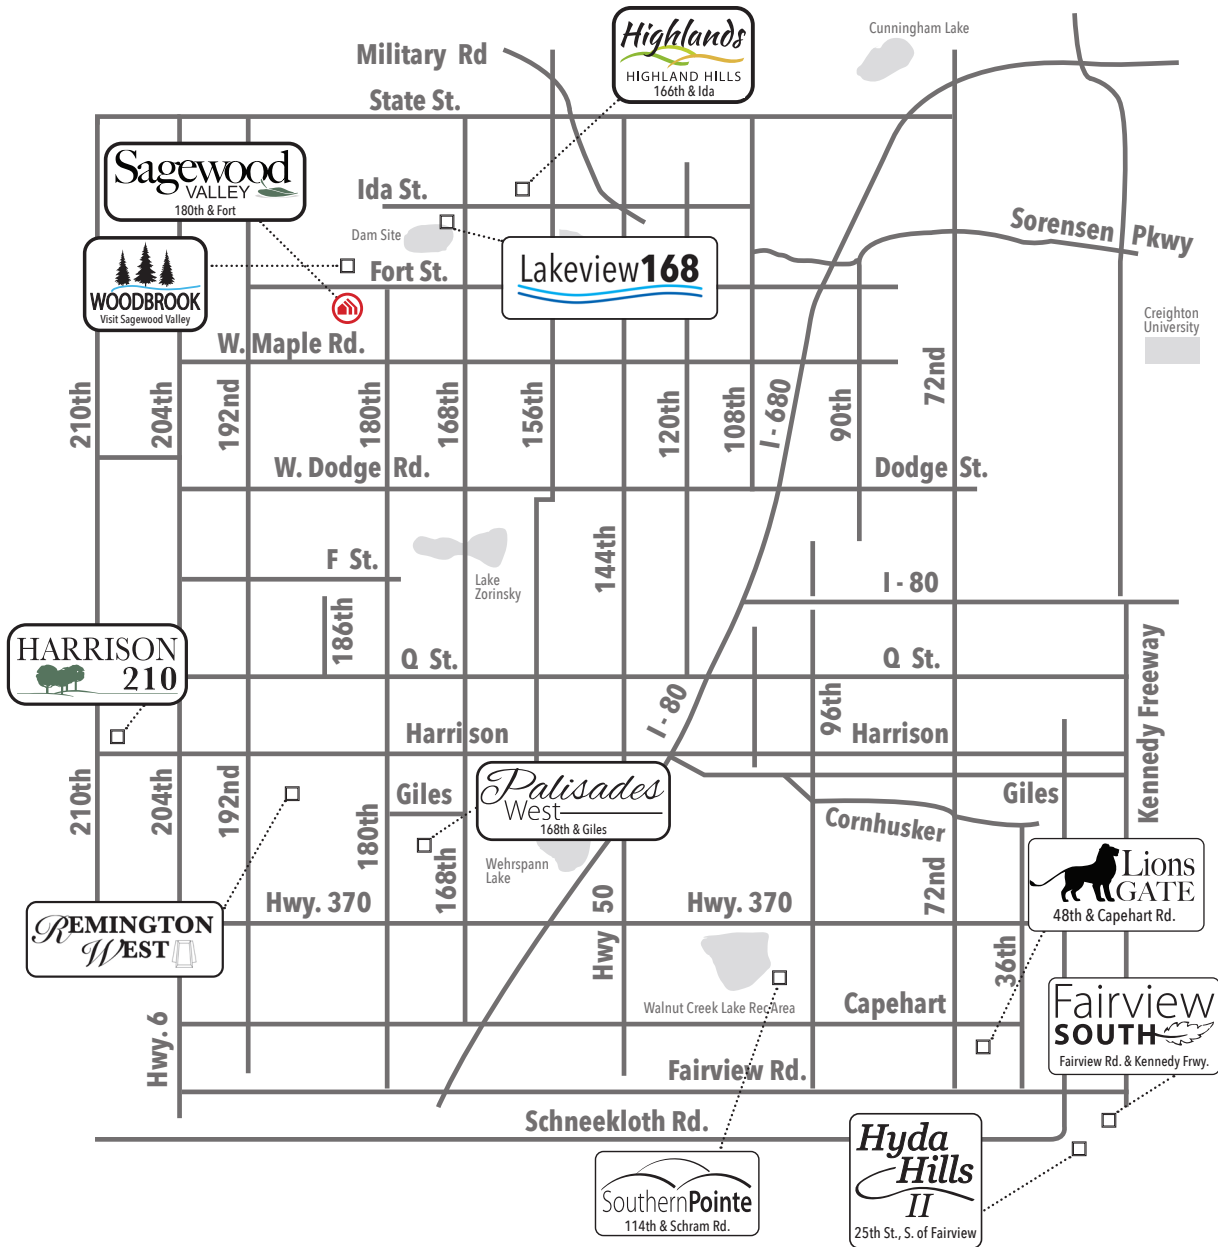

Available in these communities

Whitney

Ranch • 1745 sq. ft.

designerTM
INSPIRED LIVING

 Indicates Model Home Location

Sales Information: 402-505-9000

CelebrityHomesOmaha.com

CELEBRITY
HOMES
Homes • Villas • Townhomes