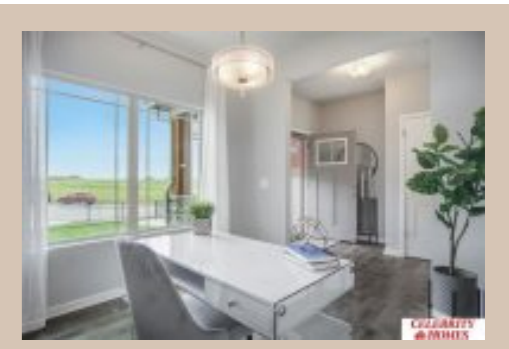

11501 S 112 Circle, Papillion, Ne 68046

Scan the code above with your mobile device or click it to go directly to the Celebrity Homes & Townhomes website for 11501 S 112 Circle, Papillion, Ne 68046

## Details

Price : 396400

Style : 2 Story

Floorplan : Danville

Communities : Southern Pointe

Bedrooms : 4

Baths : 3

Sq Footage : 2296

Included : The "Danville" by Celebrity Homes. Open Design offers an Island Kitchen, Great Room, MBR Bath w/ Deluxe Shower & Dual Vanity & that's just the start! Quality GE Appliances (even refrigerator, washer & dryer), Window Blinds , Designer Light Pkgs, Extended 2-10 Warranty Program, & GDO. Best New Home Value..Period (Pictures of Model Home). Price may reflect promotional discounts, if applicable