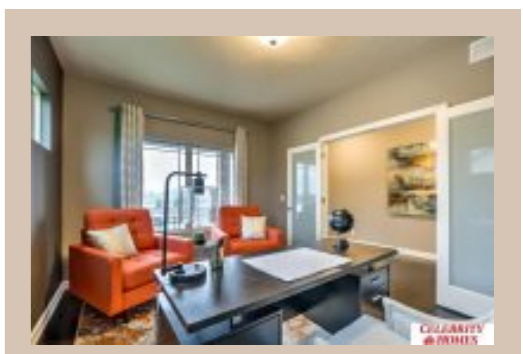

16475 Vane Street, Bennington, Ne 68007

Details

Price : 393900

Style : 2 Story

Floorplan : Bentley

Communities : Highland Hills

Bedrooms : 4

Baths : 3

Sq Footage : 2824

Included : The "Bentley" by Celebrity Homes. Open Design offers an Island Kitchen, Great Room, MBR Bath w/ Deluxe Shower & Dual Vanity, 3 Car Garage, & that's just the start! Quality GE Appliances (even refrigerator, washer & dryer), Window Blinds, Designer Light Pkgs, Extended 2-10 Warranty Program, & GDO. Best New Home Value..Period (Pictures of Model Home) Price may reflect promotional discounts, if applicable

Estimate Completion : 180 Days

School District : Bennington

Directions : From Ida & 156th, head West to 166th Street. Turn right into community. Visit Model Homes for Community Map and Access to Homes

Scan the code above with your mobile device or click it to go directly to the Celebrity Homes & Townhomes website for 16475 Vane Street, Bennington, Ne 68007