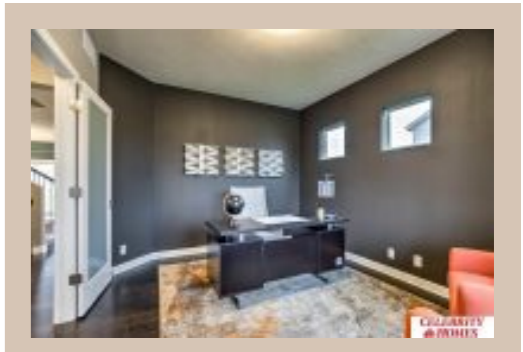

16475 Vane Street, Bennington, Ne 68007

Details

Price : 393900

Style : 2 Story

Floorplan : Bentley

Communities : Highland Hills

Bedrooms : 4

Baths : 3

Sq Footage : 2824

Included : The "Bentley" by Celebrity Homes. Open Design offers an Island Kitchen, Great Room, MBR Bath w/ Deluxe Shower & Dual Vanity, 3 Car Garage, & that's just the start! Quality GE Appliances (even refrigerator, washer & dryer), Window Blinds, Designer Light Pkgs, Extended 2-10 Warranty Program, & GDO. Best New Home Value..Period (Pictures of Model Home) Price may reflect promotional discounts, if applicable

Estimate Completion : 180 Days

School District : Bennington

Directions : From Ida & 156th, head West to 166th Street. Turn right into community. Visit Model Homes for Community Map and Access to Homes

Scan the code above with your mobile device or click it to go directly to the Celebrity Homes & Townhomes website for 16475 Vane Street, Bennington, Ne 68007