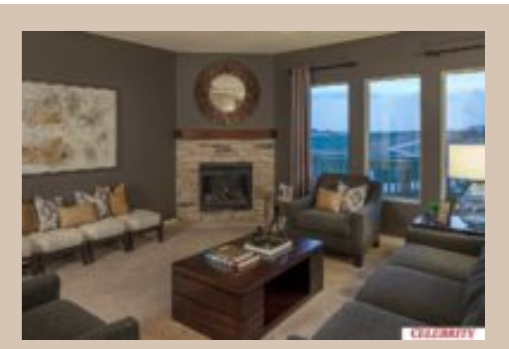

9412 S 176 Avenue, Omaha, Ne 68136

Scan the code above with your mobile device or click it to go directly to the Celebrity Homes website for 9412 S 176 Avenue, Omaha, Ne 68136

Details

Price : 343629

Style : 1.0 Story/Ranch

Floorplan : Kingston

Communities : Palisades West

Bedrooms : 3

Baths : 2

Sq Footage : 2348

Included : The "Kingston" by Celebrity Homes. Open Design offers an Island Kitchen, Great Room, MBR Bath w/ Deluxe Shower & Dual Vanity, Large Deck, & that's just the start! Quality GE Appliances (even refrigerator, washer & dryer), Window Blinds, Designer Light Pkgs, Extended 2-10 Warranty Program, & GDO. Best New Home Value..Period (Pictures of Model Home) Price may reflect promotional discounts, if applicable