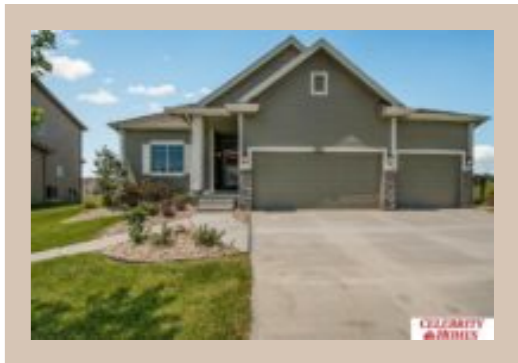

4813 N 180 Avenue, Elkhorn, Ne 68022

Scan the code above with your mobile device or click it to go directly to the Celebrity Homes website for 4813 N 180 Avenue, Elkhorn, Ne 68022

Details

Price : 272900

Style : 1.0 Story/Ranch

Floorplan : Mirada

Communities : Sagewood Valley

Bedrooms : 2

Baths : 2

Sq Footage : 1290

Included : The "Mirada" by Celebrity Homes. Open Design offers an Island Kitchen, Great Room, Raised Ceilings, MBR Bath with Deluxe Shower & Dual Vanity, ¾ Bath RI at Basement, Large Partially Covered Deck, and that's just the start! Quality GE Appliances (even refrigerator, washer & dryer), Window Blinds, Designer Light Pkgs, Extended 2-10 Warranty & GDO. Want more living space and bedrooms? How about finishing the basement with a rec room, ¾ Bath, and 2 MORE BEDROOMS! Price may reflect promotional discounts, if applicable