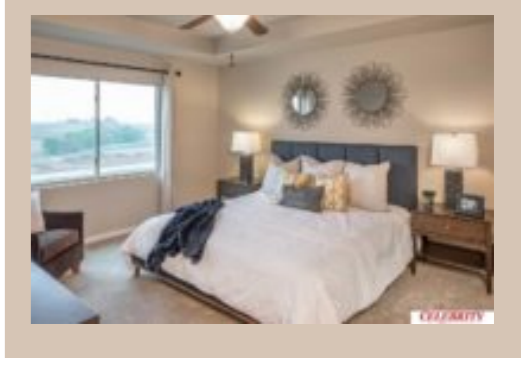

1704 Pilgrim Drive, Bellevue, Ne 68123

Details

Price : 324400

Style : 2 Story

Floorplan : Kendall

Communities : Fairview South 2

Bedrooms : 4

Baths : 3

Sq Footage : 2153

Included : The "Kendall" by Celebrity Homes is an Open Design that offers a Large Kitchen with Side Office, Great Rm, Raised Ceilings, MBR Bath w/Deluxe Shower, Bath RI at Bsmt, and that's just the start! Quality GE Appliances (even refrigerator, washer & dryer) , Window Blinds , Designer Light Pkgs, Extended 2-10 Warranty Program, & GDO . Best New Home Value..Period (Pictures of Model Home)