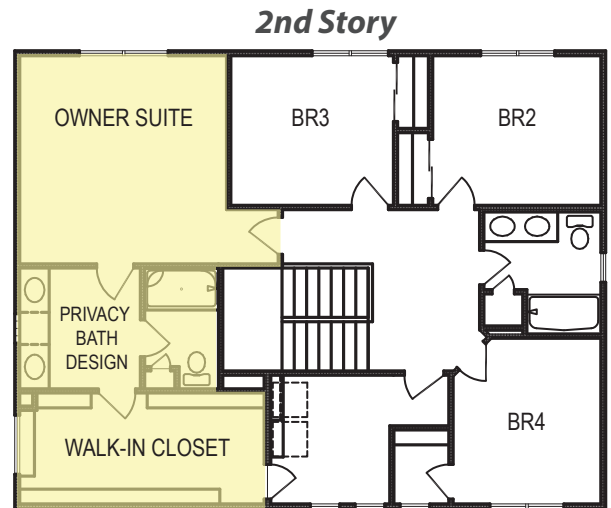

Danville

2 Story • 2296 sf

designerTM
INSPIRED LIVING

Yes! It's All Included!

- Homesite
- Linear Fireplace
- Open Kitchen with Eat In Island
- Designer Lighting Package
- 3 Car Garage

Additional Features:

- 🔥 Walk Out Basement Package
- 🔥 Finished Basement:
 - Rec Room
 - BR 5
 - Finished Bathroom

CelebrityHomesOmaha.com

CELEBRITY
HOMES
Homes • Villas