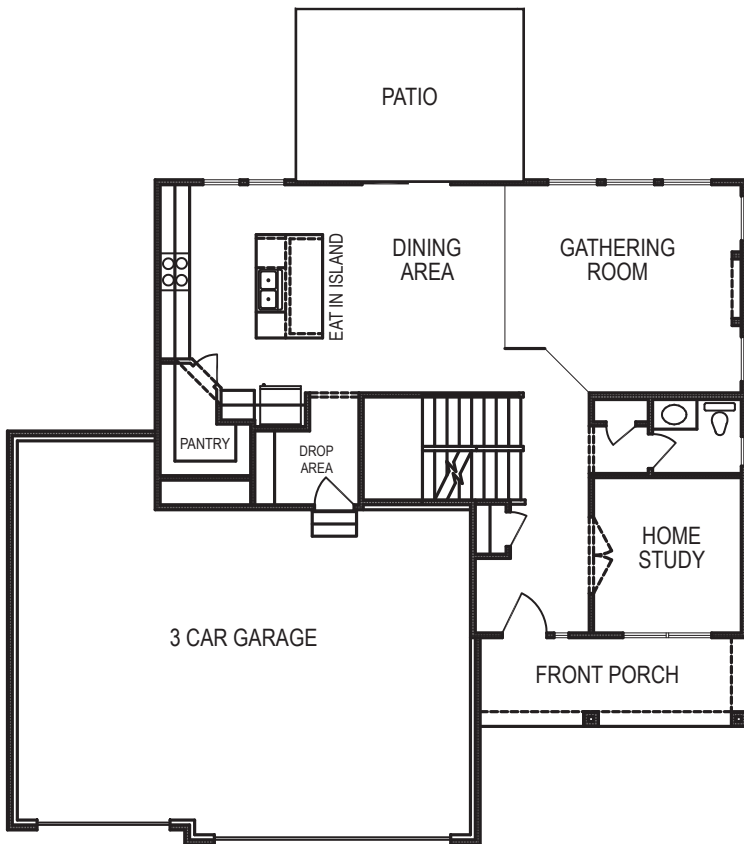

Danville

2 Story • 2296 sf

designerTM
INSPIRED LIVING

Yes! It's All Included!

- Homesite
- Linear Fireplace
- Open Kitchen with Eat In Island
- Designer Lighting Package
- 3 Car Garage

Additional Features:

- 🔥 Walk Out Basement Package
- 🔥 Finished Basement:
 - Rec Room
 - BR 5
 - Finished Bathroom

CelebrityHomesOmaha.com

CELEBRITY
HOMES
Homes • Villas