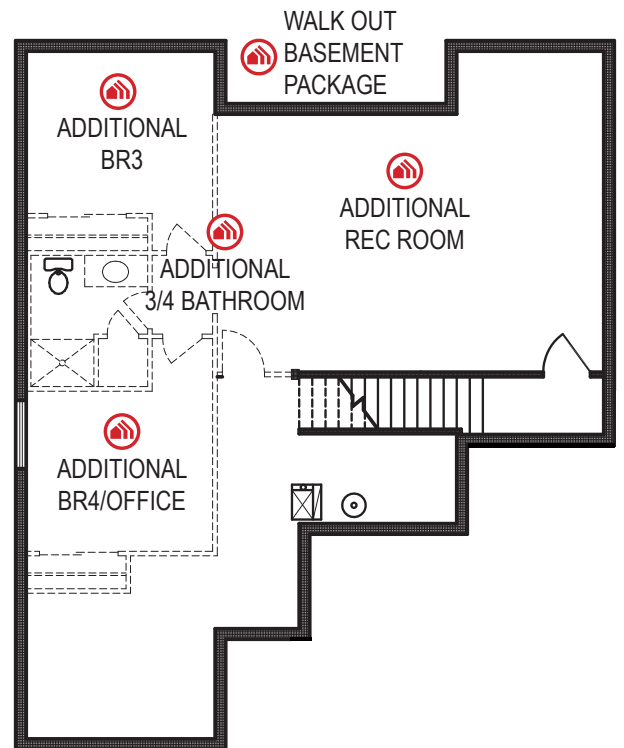

Mirada

Ranch • 1290 sf

advantage™
YOUR NEXT MOVE

Yes! It's All Included!

- Homesite
- Linear Fireplace
- Open Kitchen with Eat In Island
- Partially Covered Deck
- Expanded Door Package
- Designer Lighting Package

Additional Features:

- 🏠 3-Car Garage
- 🏠 Walk Out Basement Package
- 🏠 Finished Basement:
 - Rec Room
 - BR 3
 - BR4/Office
 - Finished Bathroom

CelebrityHomesOmaha.com

CELEBRITY HOMES
Homes • Villas

*Celebrity Homes Inc., 1997-present. Celebrity Homes reserves the right to make any changes to floor plan, price, specification or material changes for product improvement.