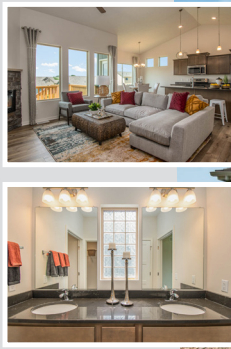

Mirada

Ranch • 1290 sf

advantage™
YOUR NEXT MOVE

Yes! It's All Included!

- Homesite
- Linear Fireplace
- Open Kitchen with Eat In Island
- Partially Covered Deck
- Expanded Door Package
- Designer Lighting Package

Additional Features:

- 🏠 3-Car Garage
- 🏠 Walk Out Basement Package
- 🏠 Finished Basement:
 - Rec Room
 - BR 3
 - BR4/Office
 - Finished Bathroom

CelebrityHomesOmaha.com

CELEBRITY HOMES
Homes • Villas

*Celebrity Homes Inc., 1997-present. Celebrity Homes reserves the right to make any changes to floor plan, price, specification or material changes for product improvement.