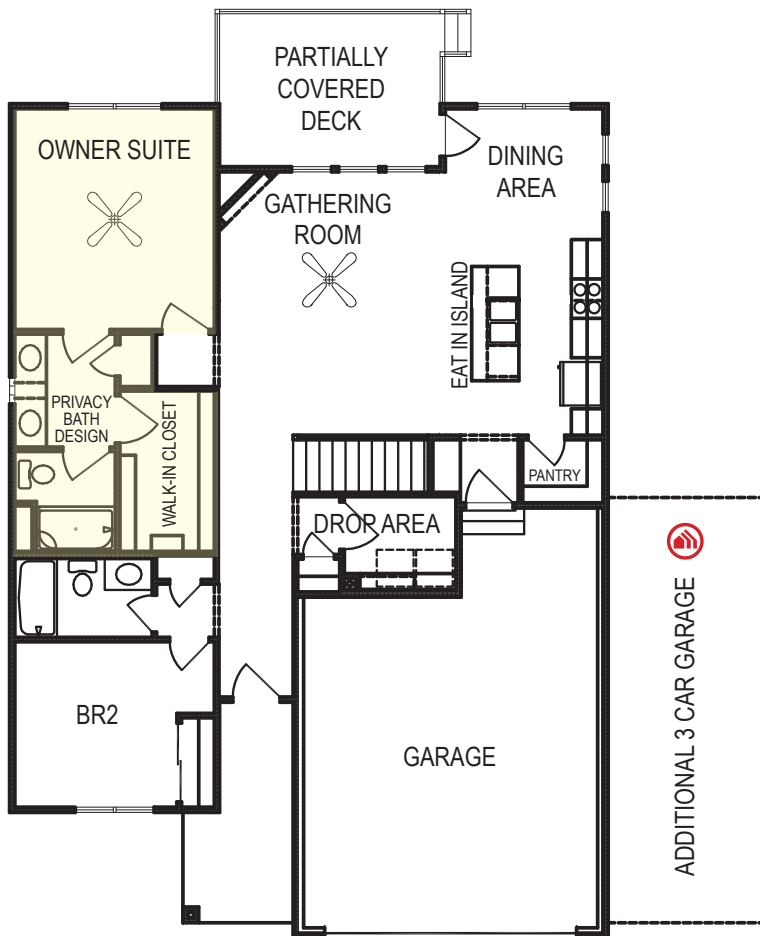

Mirada

Ranch • 1290 sf

advantage™
YOUR NEXT MOVE

Yes! It's All Included!

- Homesite
- Linear Fireplace
- Open Kitchen with Eat In Island
- Partially Covered Deck
- Expanded Door Package
- Designer Lighting Package

Additional Features:

- 🏠 3-Car Garage
- 🏠 Walk Out Basement Package
- 🏠 Finished Basement:
 - Rec Room
 - BR 3
 - BR4/Office
 - Finished Bathroom

CelebrityHomesOmaha.com

CELEBRITY HOMES
Homes • Villas

*Celebrity Homes Inc., 1997-present. Celebrity Homes reserves the right to make any changes to floor plan, price, specification or material changes for product improvement.