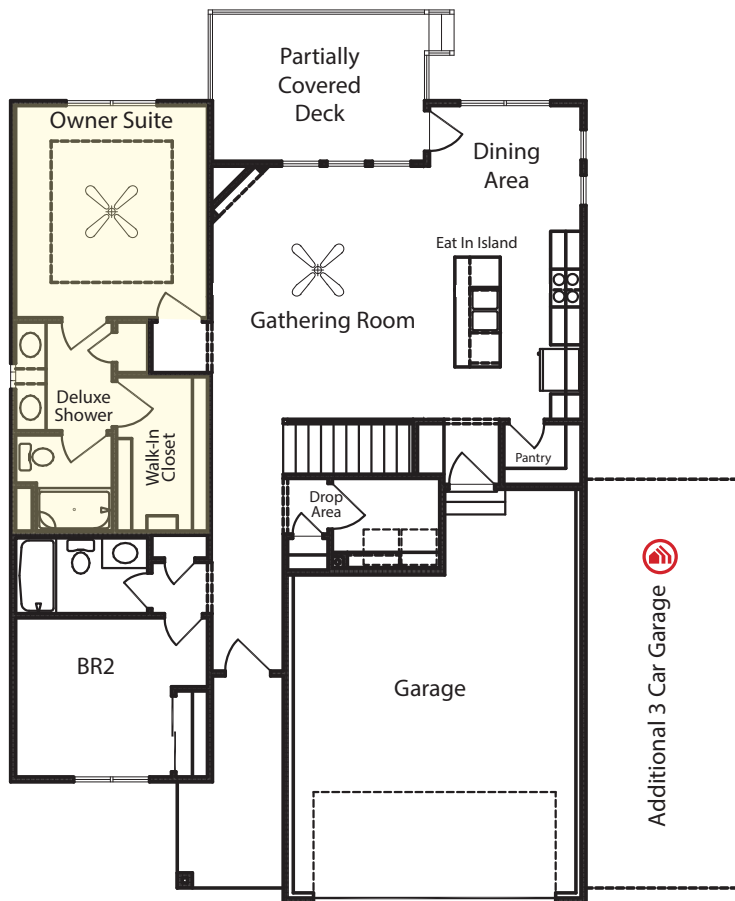

# Mirada

Ranch • 1290 sf

advantage™  
YOUR NEXT MOVE

**Yes! It's All Included!**

- Homesite
- Linear Fireplace
- Open Kitchen with Eat In Island
- Partially Covered Deck
- Expanded Door Package
- Designer Lighting Package

### Additional Features:

- 🏠 3-Car Garage
- 🏠 Walk Out Basement Package
- 🏠 Finished Basement:
  - Rec Room
  - BR 3
  - BR4/Office
  - Finished Bathroom

CelebrityHomesOmaha.com

**CELEBRITY HOMES**  
Homes • Villas • Townhomes