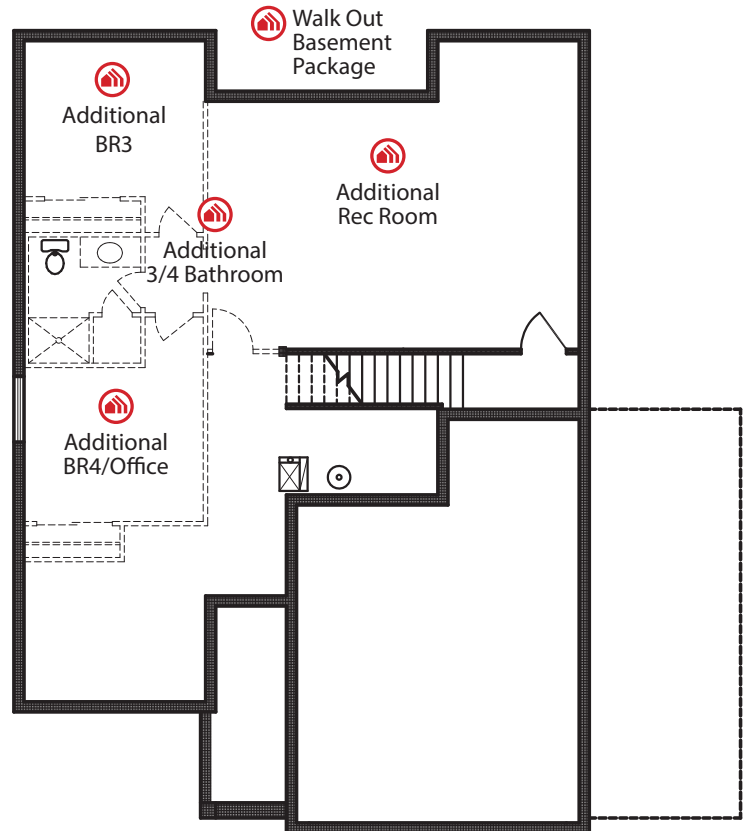

# Mirada

Ranch • 1290 sf

advantage™  
YOUR NEXT MOVE

**Yes! It's All Included!**

- Homesite
- Linear Fireplace
- Open Kitchen with Eat In Island
- Partially Covered Deck
- Expanded Door Package
- Designer Lighting Package

### Additional Features:

- 🏠 3-Car Garage
- 🏠 Walk Out Basement Package
- 🏠 Finished Basement:
  - Rec Room
  - BR 3
  - BR4/Office
  - Finished Bathroom

CelebrityHomesOmaha.com

**CELEBRITY HOMES**  
Homes • Villas • Townhomes