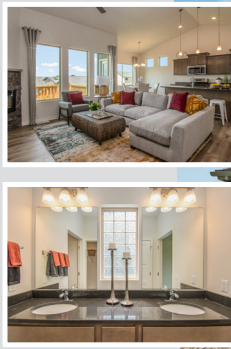

# Mirada

Ranch • 1290 sf

advantage™  
YOUR NEXT MOVE

**Yes! It's All Included!**

- Homesite
- Linear Fireplace
- Open Kitchen with Eat In Island
- Partially Covered Deck
- Expanded Door Package
- Designer Lighting Package

### Additional Features:

- 🏠 3-Car Garage
- 🏠 Walk Out Basement Package
- 🏠 Finished Basement:
  - Rec Room
  - BR 3
  - BR4/Office
  - Finished Bathroom

CelebrityHomesOmaha.com

**CELEBRITY HOMES**  
Homes • Villas • Townhomes