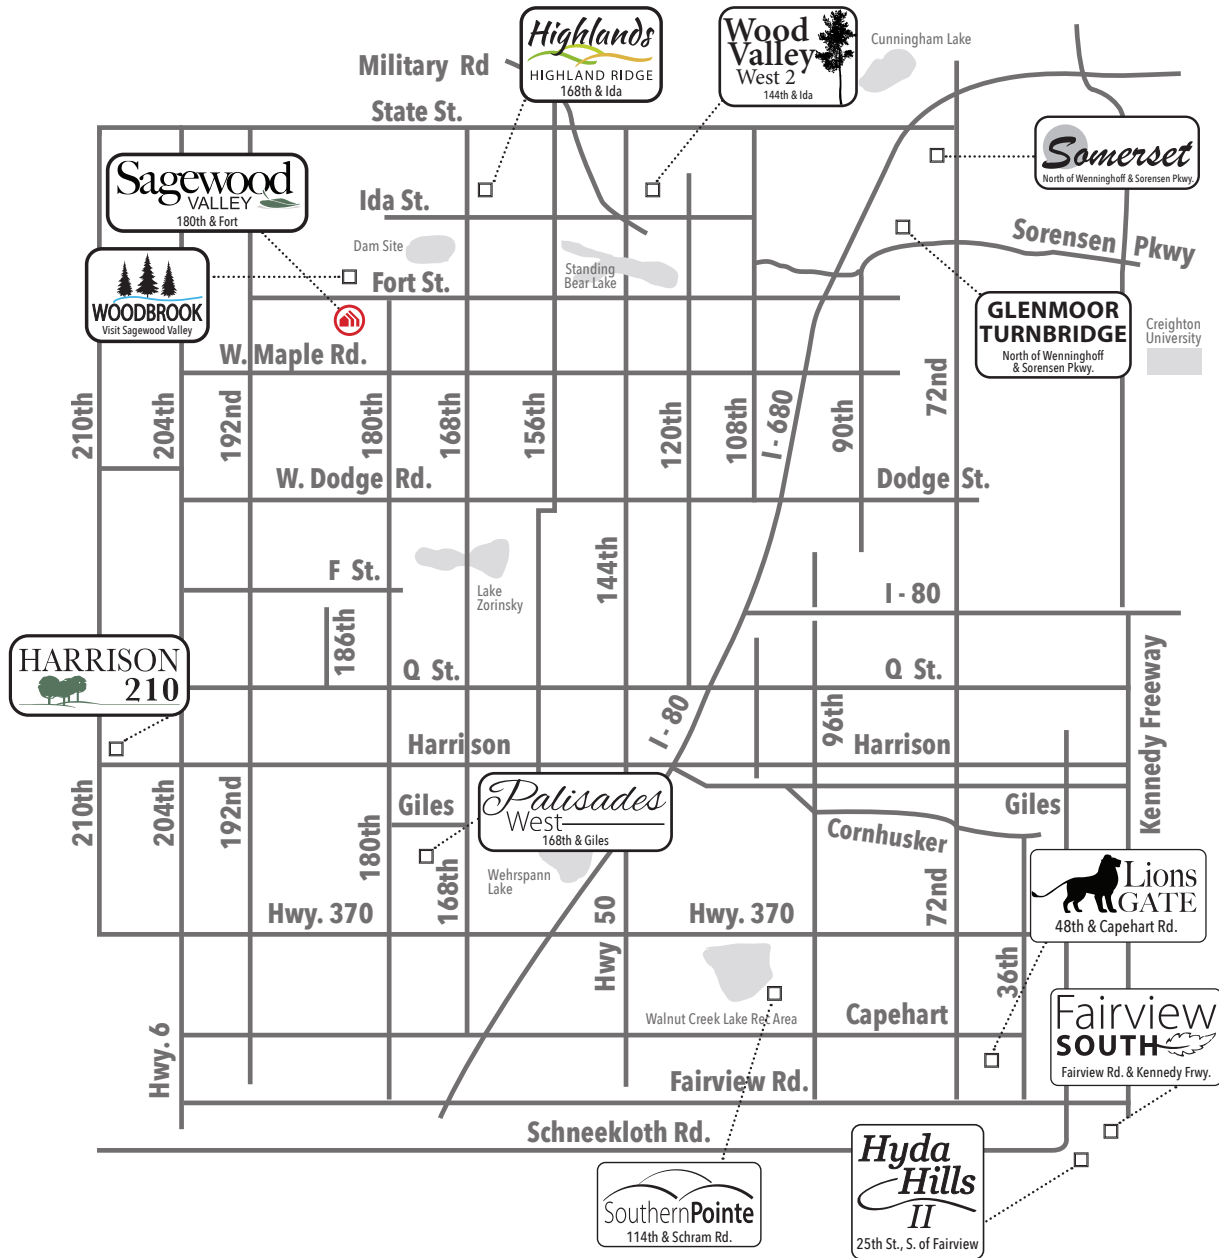

Available in these communities

Mirada

Ranch • 1290 sq. ft.

advantage ™
YOUR NEXT MOVE

Sales Information: 402-505-9000

CelebrityHomesOmaha.com

CELEBRITY
HOMES
Homes • Villas • Townhomes