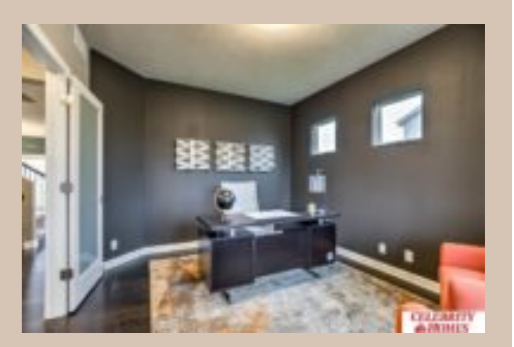

5165 N 177 Avenue, Omaha, Ne 68116

Details

Price : 370400

Style : 2 Story

Floorplan : Bentley

Communities : Sagewood Pointe

Bedrooms : 4

Baths : 3

Sq Footage : 2824

Included : The "Bentley" by Celebrity Homes. Open Design offers an Island Kitchen, Great Room , MBR Bath w/ Deluxe Shower & Dual Vanity, 3 Car Garage, & that's just the start! Quality GE Appliances (even refrigerator, washer & dryer) , Window Blinds , Designer Light Pkgs, Extended 2-10 Warranty Program, & GDO . Best New Home Value..Period (Pictures of Model Home))