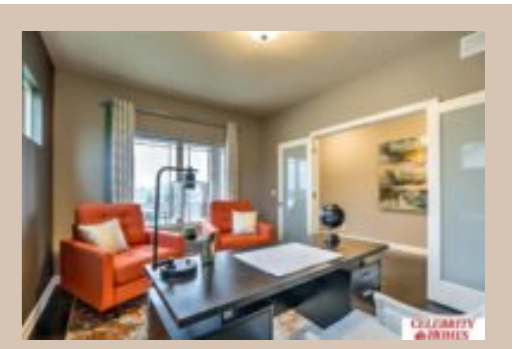

5165 N 177 Avenue, Omaha, Ne 68116

Details

Price : 370400

Style : 2 Story

Floorplan : Bentley

Communities : Sagewood Pointe

Bedrooms : 4

Baths : 3

Sq Footage : 2824

Included : The "Bentley" by Celebrity Homes. Open Design offers an Island Kitchen, Great Room , MBR Bath w/ Deluxe Shower & Dual Vanity, 3 Car Garage, & that's just the start! Quality GE Appliances (even refrigerator, washer & dryer) , Window Blinds , Designer Light Pkgs, Extended 2-10 Warranty Program, & GDO . Best New Home Value..Period (Pictures of Model Home))