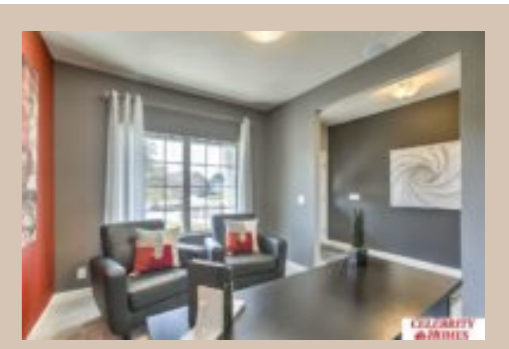

2108 Hummingbird Drive, Bellevue, Ne 68123

Scan the code above with your mobile device or click it to go directly to the Celebrity Homes website for 2108 Hummingbird Drive, Bellevue, Ne 68123

Details

Price : 308900

Style : 2 Story

Floorplan : Danbury

Communities : Hyda Hills II

Bedrooms : 4

Baths : 3

Sq Footage : 2459

Included : The "Danbury" by Celebrity Homes. Open Design offers Island Kitchen, Great Room, MBR Bath w/ Deluxe Shower & Dual Vanity, 3 Car Garage & that's just the start! Quality GE Appliances (even refrigerator, washer & dryer), Window Blinds, Designer Light Pkgs, Extended 2-10 Warranty Program, & GDO . Best New Home Value..Period (Pictures of Model Home)