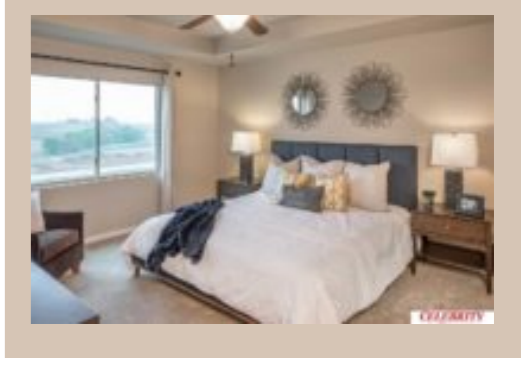

## Details

Price : 291400

Style : 2 Story

Floorplan : Kendall

Communities : Hyda Hills II

Bedrooms : 4

Baths : 3

Sq Footage : 2153

Included : The "Kendall" by Celebrity Homes is an Open Design that offers a Large Kitchen with Side Office, Great Rm, Raised Ceilings, MBR Bath w/Deluxe Shower, Bath RI at Bsmt, and that's just the start! Quality GE Appliances (even refrigerator, washer & dryer) , Window Blinds , Designer Light Pkgs, Extended 2-10 Warranty Program, & GDO . Best New Home Value..Period (Pictures of Model Home)