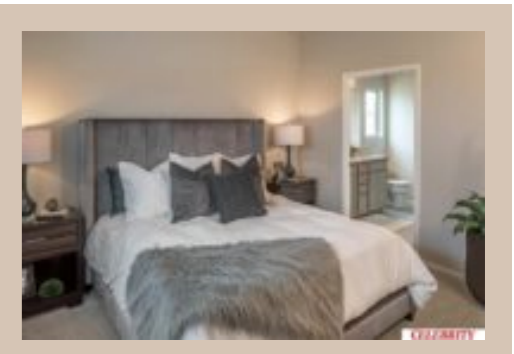

14404 S 20 Street, Bellevue, Ne 68123

Scan the code above with your mobile device or click it to go directly to the Celebrity Homes website for 14404 S 20 Street, Bellevue, Ne 68123

## Details

Price : 232652

Style : 1.0 Story/Ranch

Floorplan : Dayton Dlx

Communities : Fairview South 2

Bedrooms : 2

Baths : 2

Sq Footage : 1359

Included : The "Dayton DLX" by Celebrity Homes.

Open Design offers Island Kitchen, Great Room, MBR Bath w/ Deluxe Shower & Dual Vanity & that's just the start! Quality GE Appliances (even refrigerator, washer & dryer) , Window Blinds , Designer Light Pkgs, Extended 2-10 Warranty Program, & GDO . Best New Home Value..Period (Pictures of Model Home)