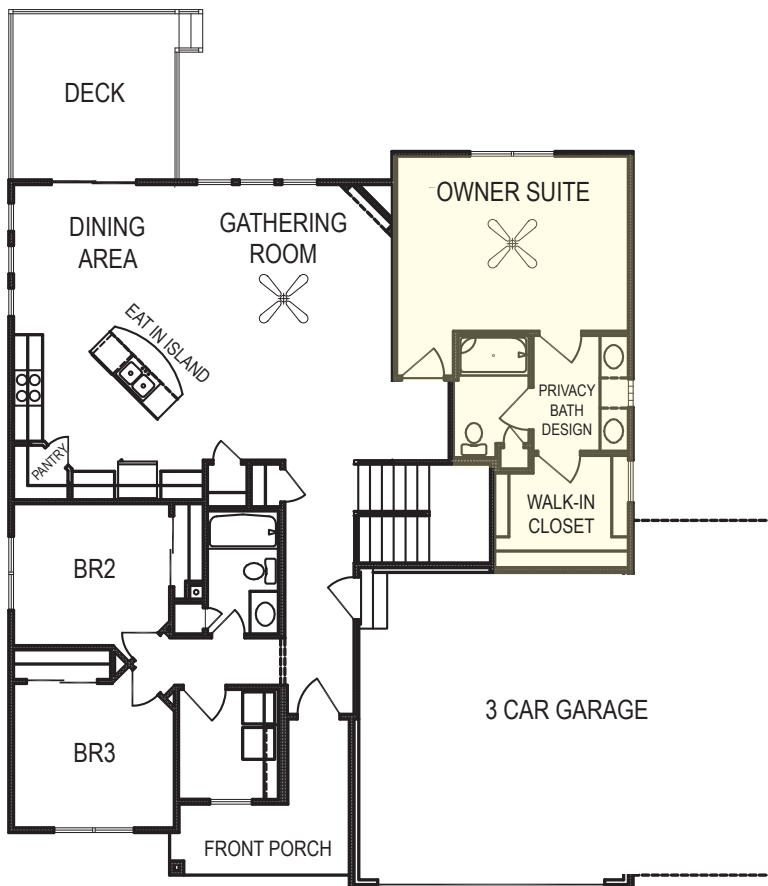

Prescott

Ranch • 1645 sf

designer 
INSPIRED LIVING

Yes! It's All Included!

- Homesite
- Linear Fireplace
- Open Kitchen with Eat In Island
- Front Porch
- Deck
- Expanded Door Package
- Designer Lighting Package
- 3-Car Garage

Additional Features:

-  Walk Out Basement Package
-  Finished Basement:
 - Rec Room
 - BR 4/Office
 - Finished Bathroom

CelebrityHomesOmaha.com

CELEBRITY
HOMES
Homes • Villas

*Celebrity Homes Inc., 1997-present. Celebrity Homes reserves the right to make any changes to floor plan, price, specification or material changes for product improvement.