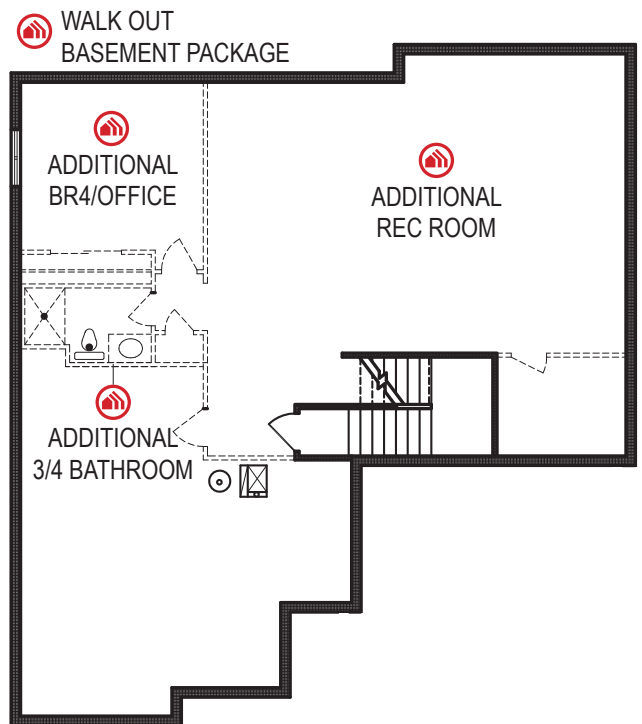

CelebrityHomesOmaha.com

CELEBRITY
HOMES
Homes • Villas

*Celebrity Homes Inc., 1997-present. Celebrity Homes reserves the right to make any changes to floor plan, price, specification or material changes for product improvement.