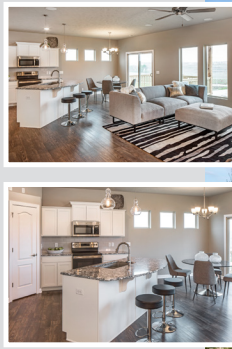

Prescott

Ranch • 1645 sf

designerTM
INSPIRED LIVING

Yes! It's All Included!

- Homesite
- Linear Fireplace
- Open Kitchen with Eat In Island
- Front Porch
- Deck
- Expanded Door Package
- Designer Lighting Package

Additional Features:

- 3-Car Garage
- Walk Out Basement Package
- Finished Basement:
 - Rec Room
 - BR 4/Office
 - Finished Bathroom

CelebrityHomesOmaha.com

CELEBRITY
HOMES
Homes • Villas • Townhomes

*Celebrity Homes Inc., 1997-present. Celebrity Homes reserves the right to make any changes to floor plan, price, specification or material changes for product improvement.