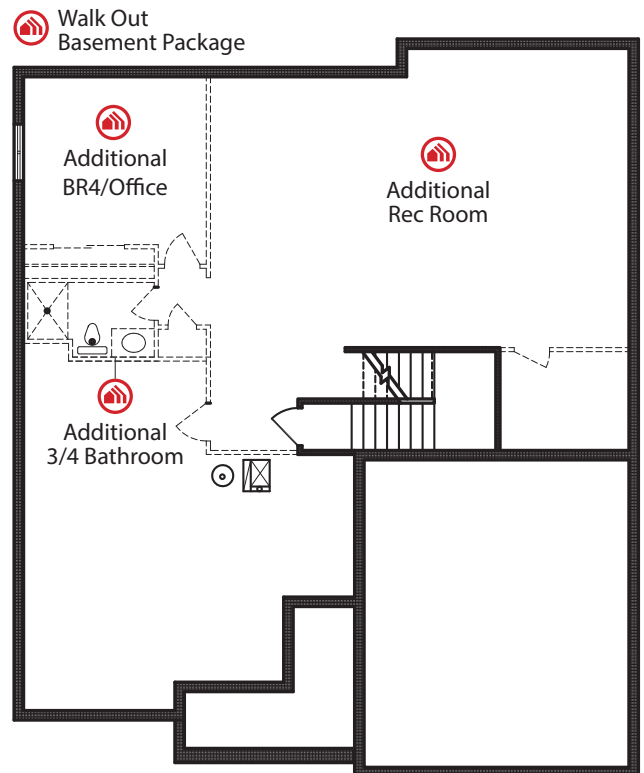

CelebrityHomesOmaha.com

CELEBRITY
HOMES
Homes • Villas • Townhomes

*Celebrity Homes Inc., 1997-present. Celebrity Homes reserves the right to make any changes to floor plan, price, specification or material changes for product improvement.