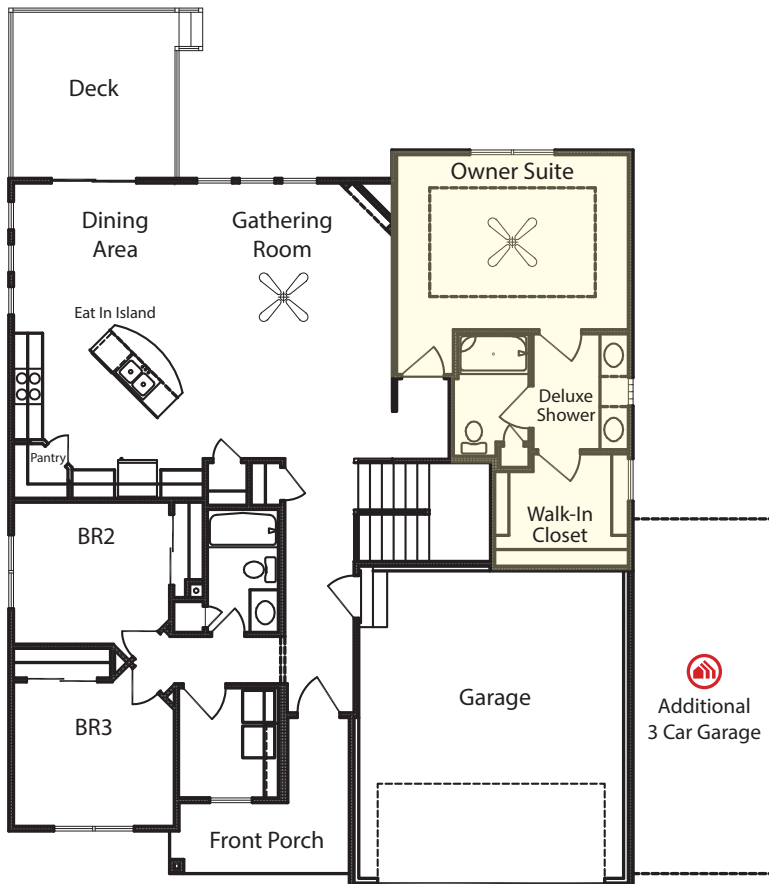

Prescott

Ranch • 1645 sf

designerTM
INSPIRED LIVING

Yes! It's All Included!

- Homesite
- Linear Fireplace
- Open Kitchen with Eat In Island
- Front Porch
- Deck
- Expanded Door Package
- Designer Lighting Package

Additional Features:

- 3-Car Garage
- Walk Out Basement Package
- Finished Basement:
 - Rec Room
 - BR 4/Office
 - Finished Bathroom

CelebrityHomesOmaha.com

CELEBRITY
HOMES
Homes • Villas • Townhomes

*Celebrity Homes Inc., 1997-present. Celebrity Homes reserves the right to make any changes to floor plan, price, specification or material changes for product improvement.