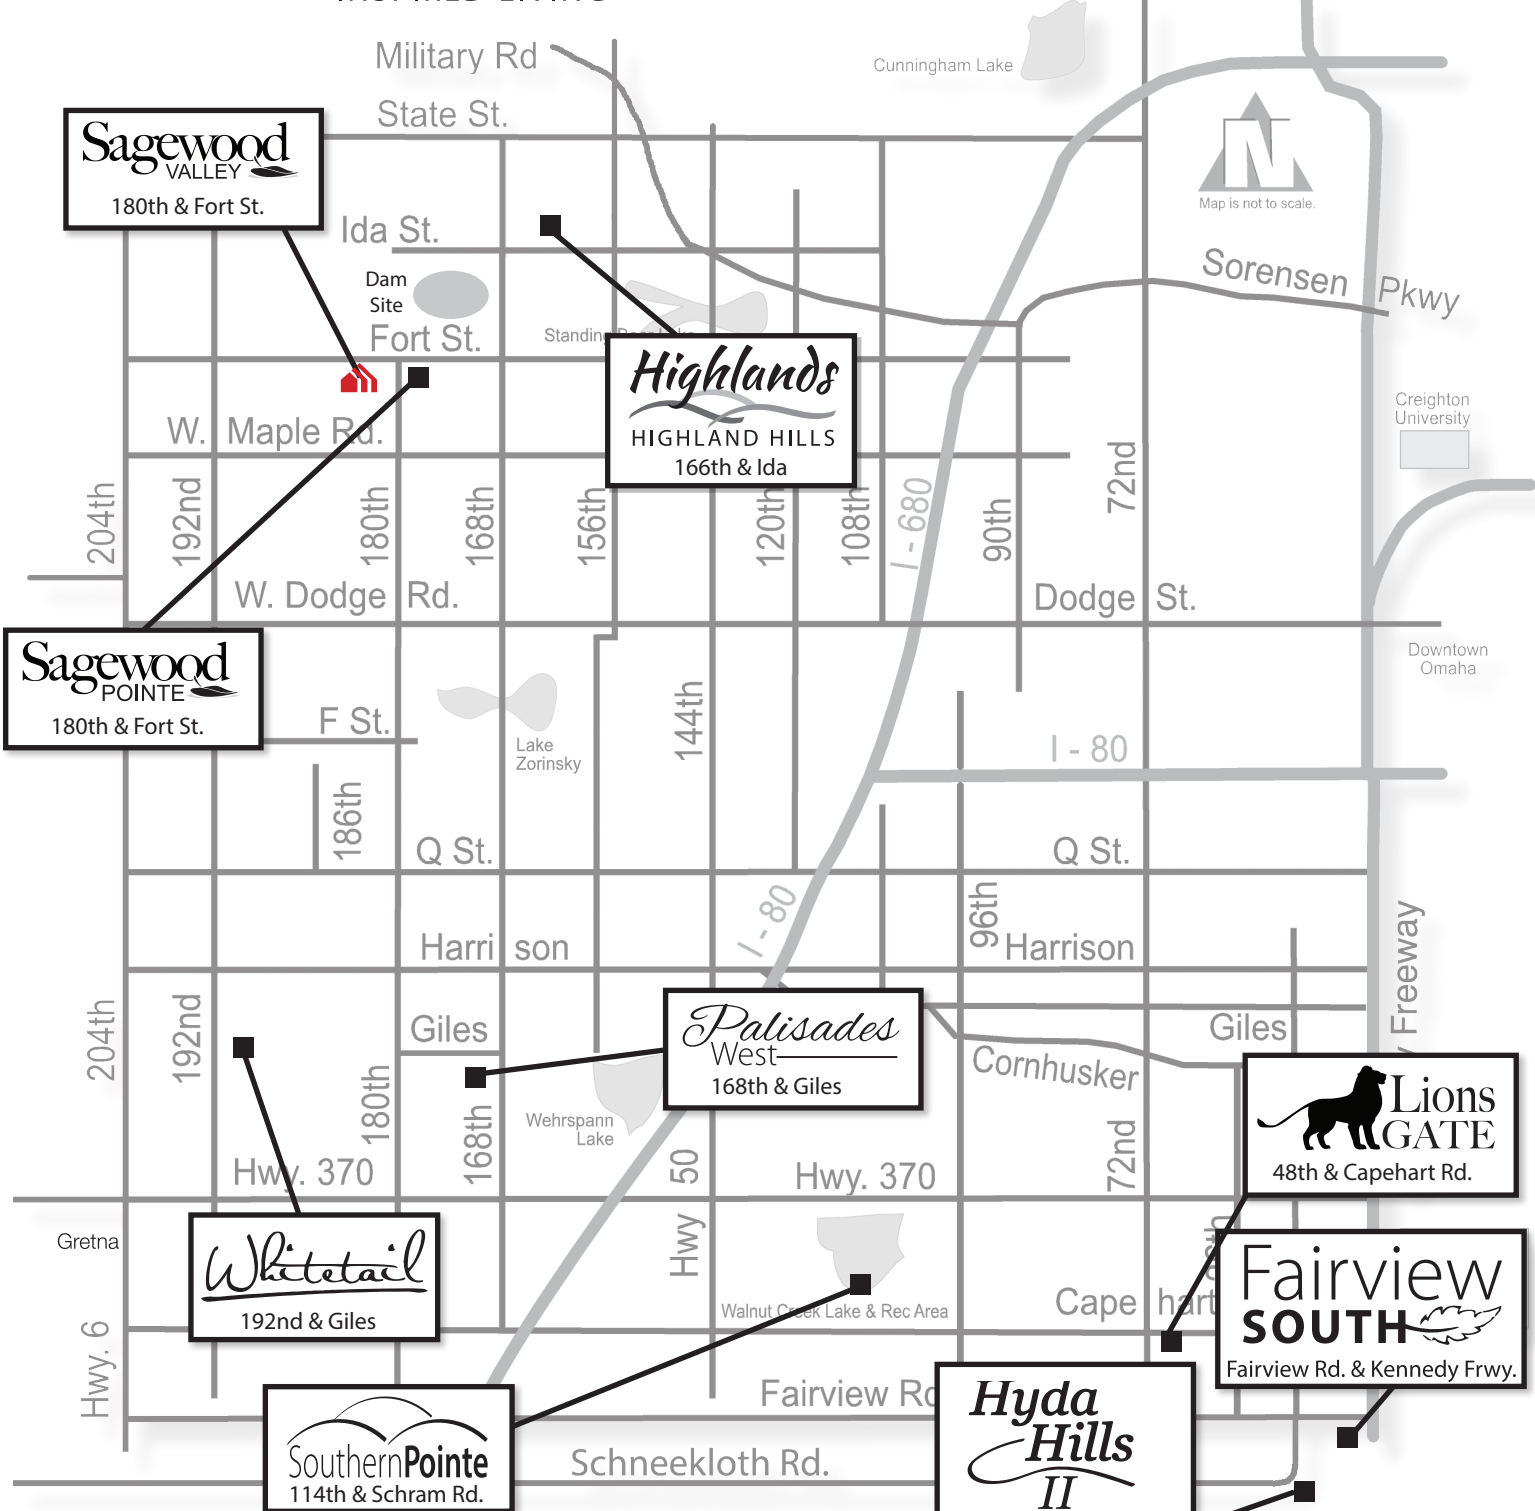

Available in these communities

Prescott

Ranch • 1645 sq. ft.

designerTM
INSPIRED LIVING

Sales Info Line 402-505-9000

CelebrityHomesOmaha.com

CELEBRITY HOMES
Homes • Villas • Townhomes