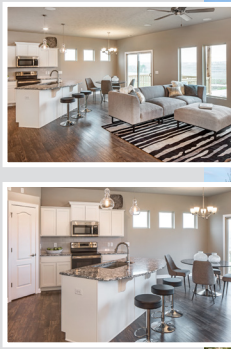

Prescott

Ranch • 1645 sf

designerTM
INSPIRED LIVING

Yes! It's All Included!

- Homesite
- Linear Fireplace
- Open Kitchen with Eat In Island
- Front Porch
- Deck
- Expanded Door Package
- Designer Lighting Package
- 3-Car Garage

Additional Features:

- Walk Out Basement Package
- Finished Basement:
 - Rec Room
 - BR 4/Office
 - Finished Bathroom

CelebrityHomesOmaha.com

CELEBRITY HOMES
Homes • Villas • Townhomes

*Celebrity Homes Inc., 1997-present. Celebrity Homes reserves the right to make any changes to floor plan, price, specification or material changes for product improvement.