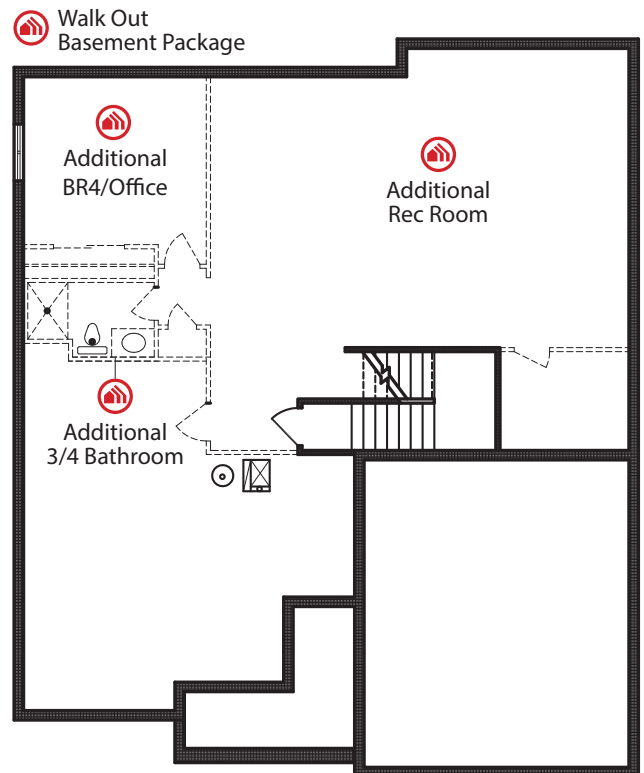

CelebrityHomesOmaha.com

CELEBRITY HOMES
Homes • Villas • Townhomes

*Celebrity Homes Inc., 1997-present. Celebrity Homes reserves the right to make any changes to floor plan, price, specification or material changes for product improvement.