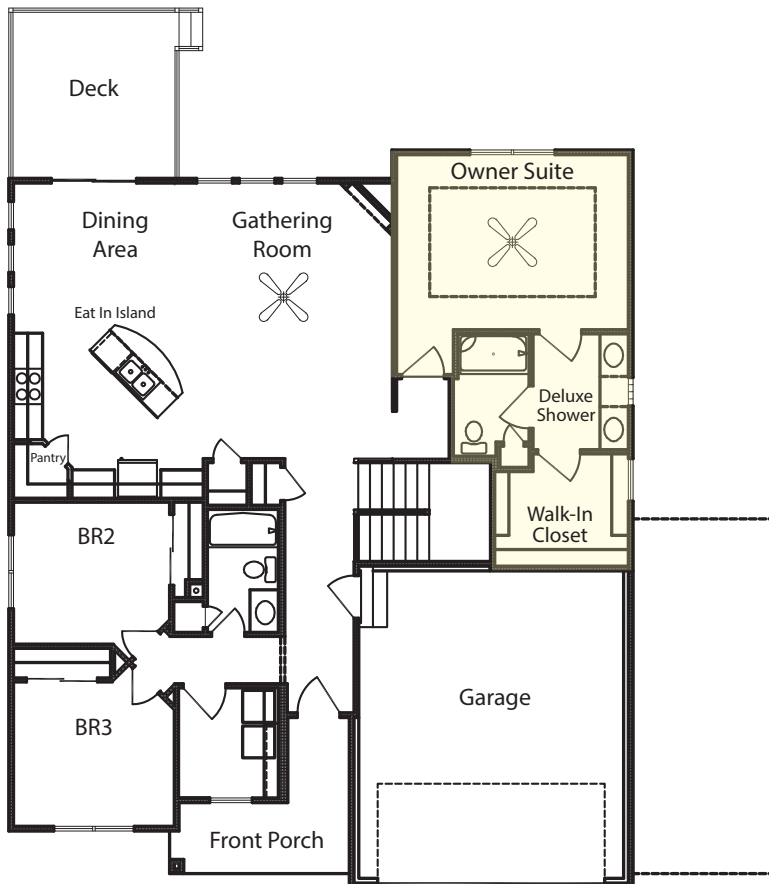

Prescott

Ranch • 1645 sf

designerTM
INSPIRED LIVING

Yes! It's All Included!

- Homesite
- Linear Fireplace
- Open Kitchen with Eat In Island
- Front Porch
- Deck
- Expanded Door Package
- Designer Lighting Package
- 3-Car Garage

Additional Features:

- Walk Out Basement Package
- Finished Basement:
 - Rec Room
 - BR 4/Office
 - Finished Bathroom

CelebrityHomesOmaha.com

CELEBRITY HOMES
Homes • Villas • Townhomes

*Celebrity Homes Inc., 1997-present. Celebrity Homes reserves the right to make any changes to floor plan, price, specification or material changes for product improvement.