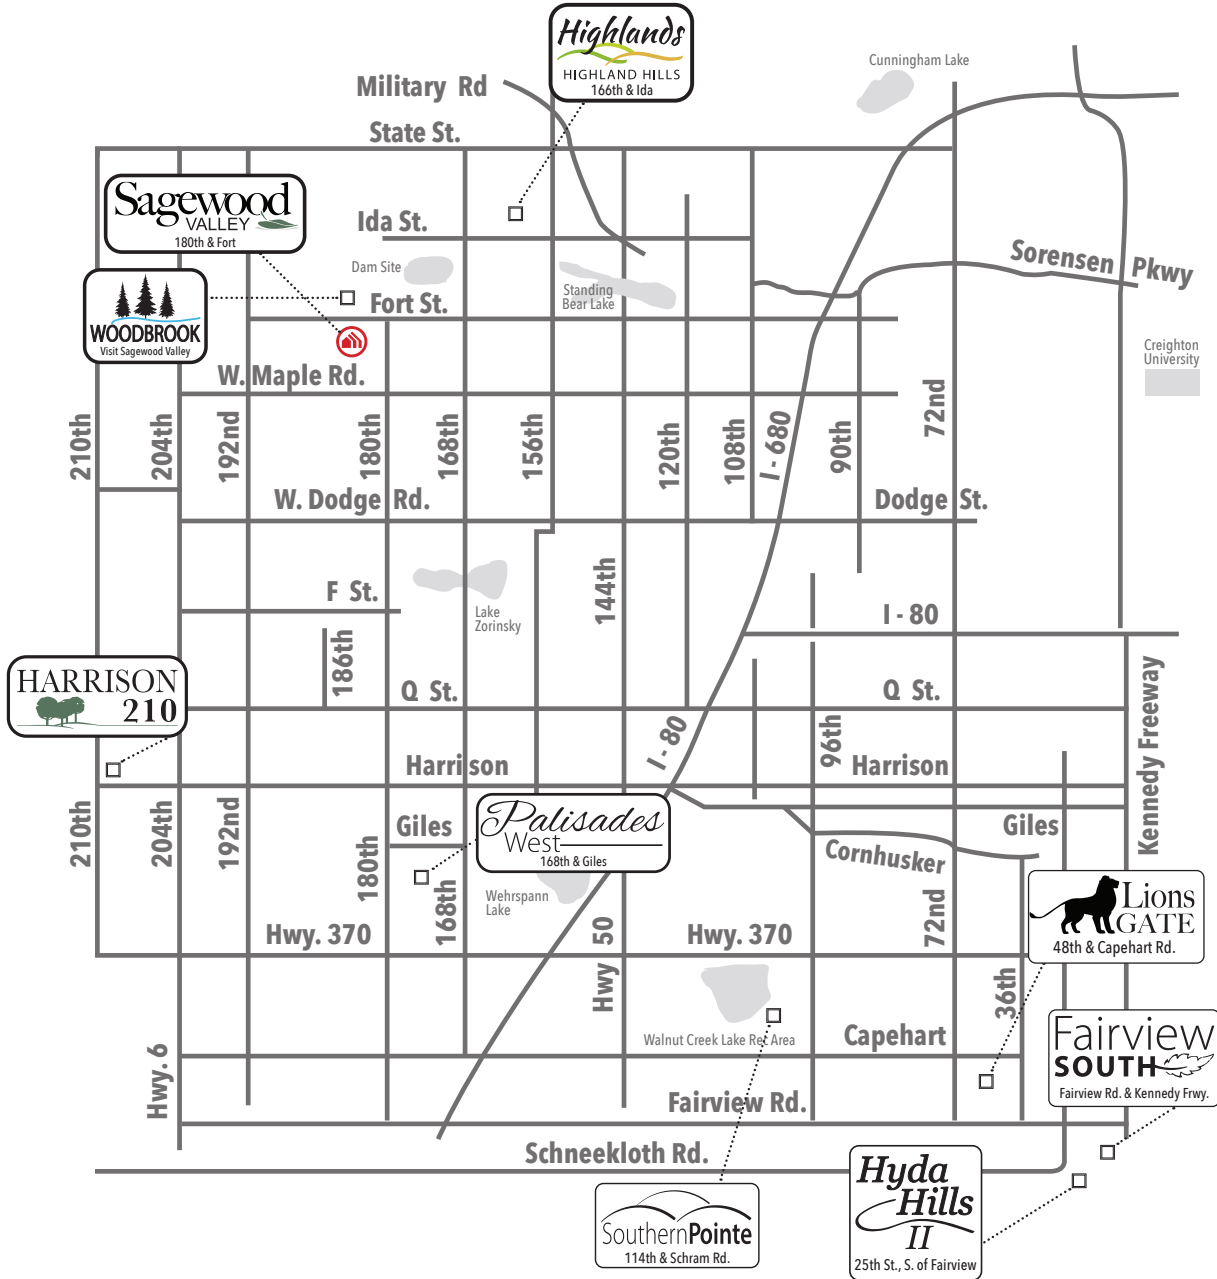

Available in these communities

Prescott

Ranch • 1645 sq. ft.

designerTM
INSPIRED LIVING

 Indicates Model Home Location

Sales Information: 402-505-9000

CelebrityHomesOmaha.com

CELEBRITY
HOMES
Homes • Villas • Townhomes