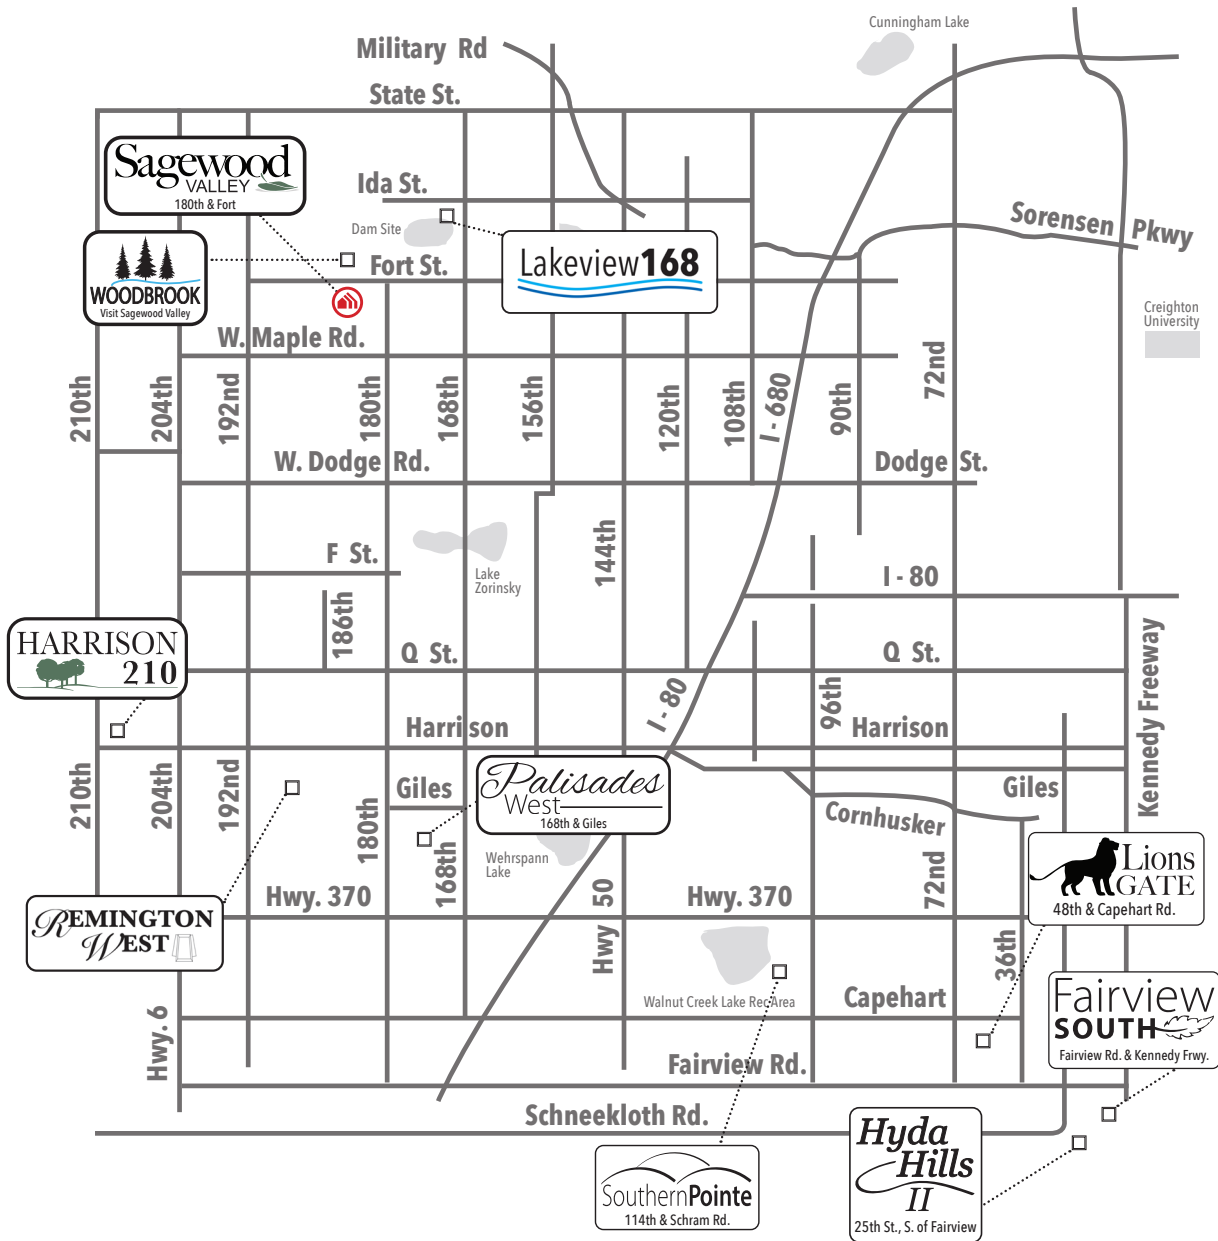

Available in these communities

Whitney

Ranch • 1745 sq. ft.

designerTM
INSPIRED LIVING

 Indicates Model Home Location

Sales Information: 402-505-9000

CelebrityHomesOmaha.com

CELEBRITY
HOMES
Homes • Villas • Townhomes