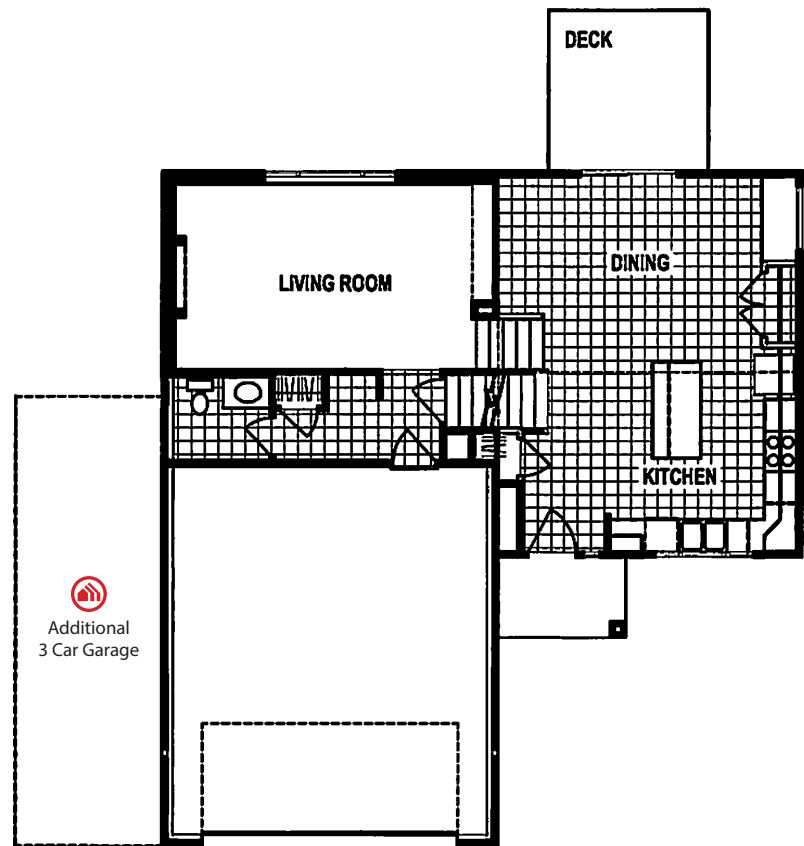

Weston

Multi-Level • 1986 sf

advantageTM
YOUR NEXT MOVE

Yes! It's All Included!

- Homesite
- Linear Fireplace
- Open Kitchen with Eat In Island
- Front Porch
- Deck
- Expanded Door Package
- Designer Lighting Package
- Finished Basement

Additional Features:

-  3-Car Garage

SECOND FLOOR

LOWER LEVEL

MAIN FLOOR

CelebrityHomesOmaha.com

CELEBRITY
HOMES

Homes • Villas • Townhomes