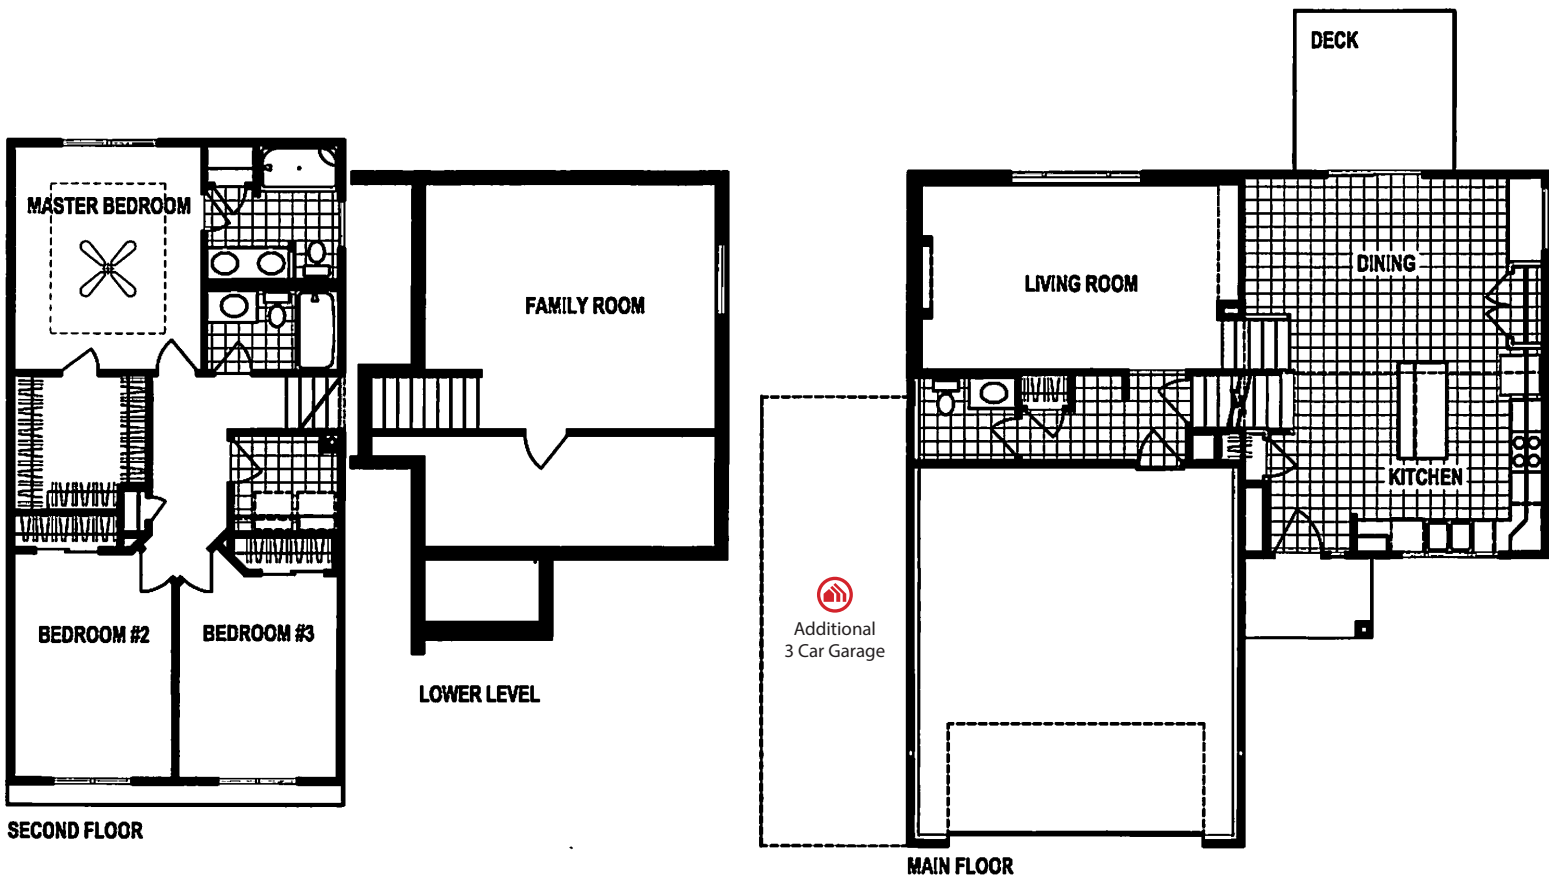

CelebrityHomesOmaha.com

CELEBRITY
HOMES
Homes • Villas • Townhomes

*Celebrity Homes Inc., 1997-present. Celebrity Homes reserves the right to make any changes to floor plan, price, specification or material changes for product improvement.