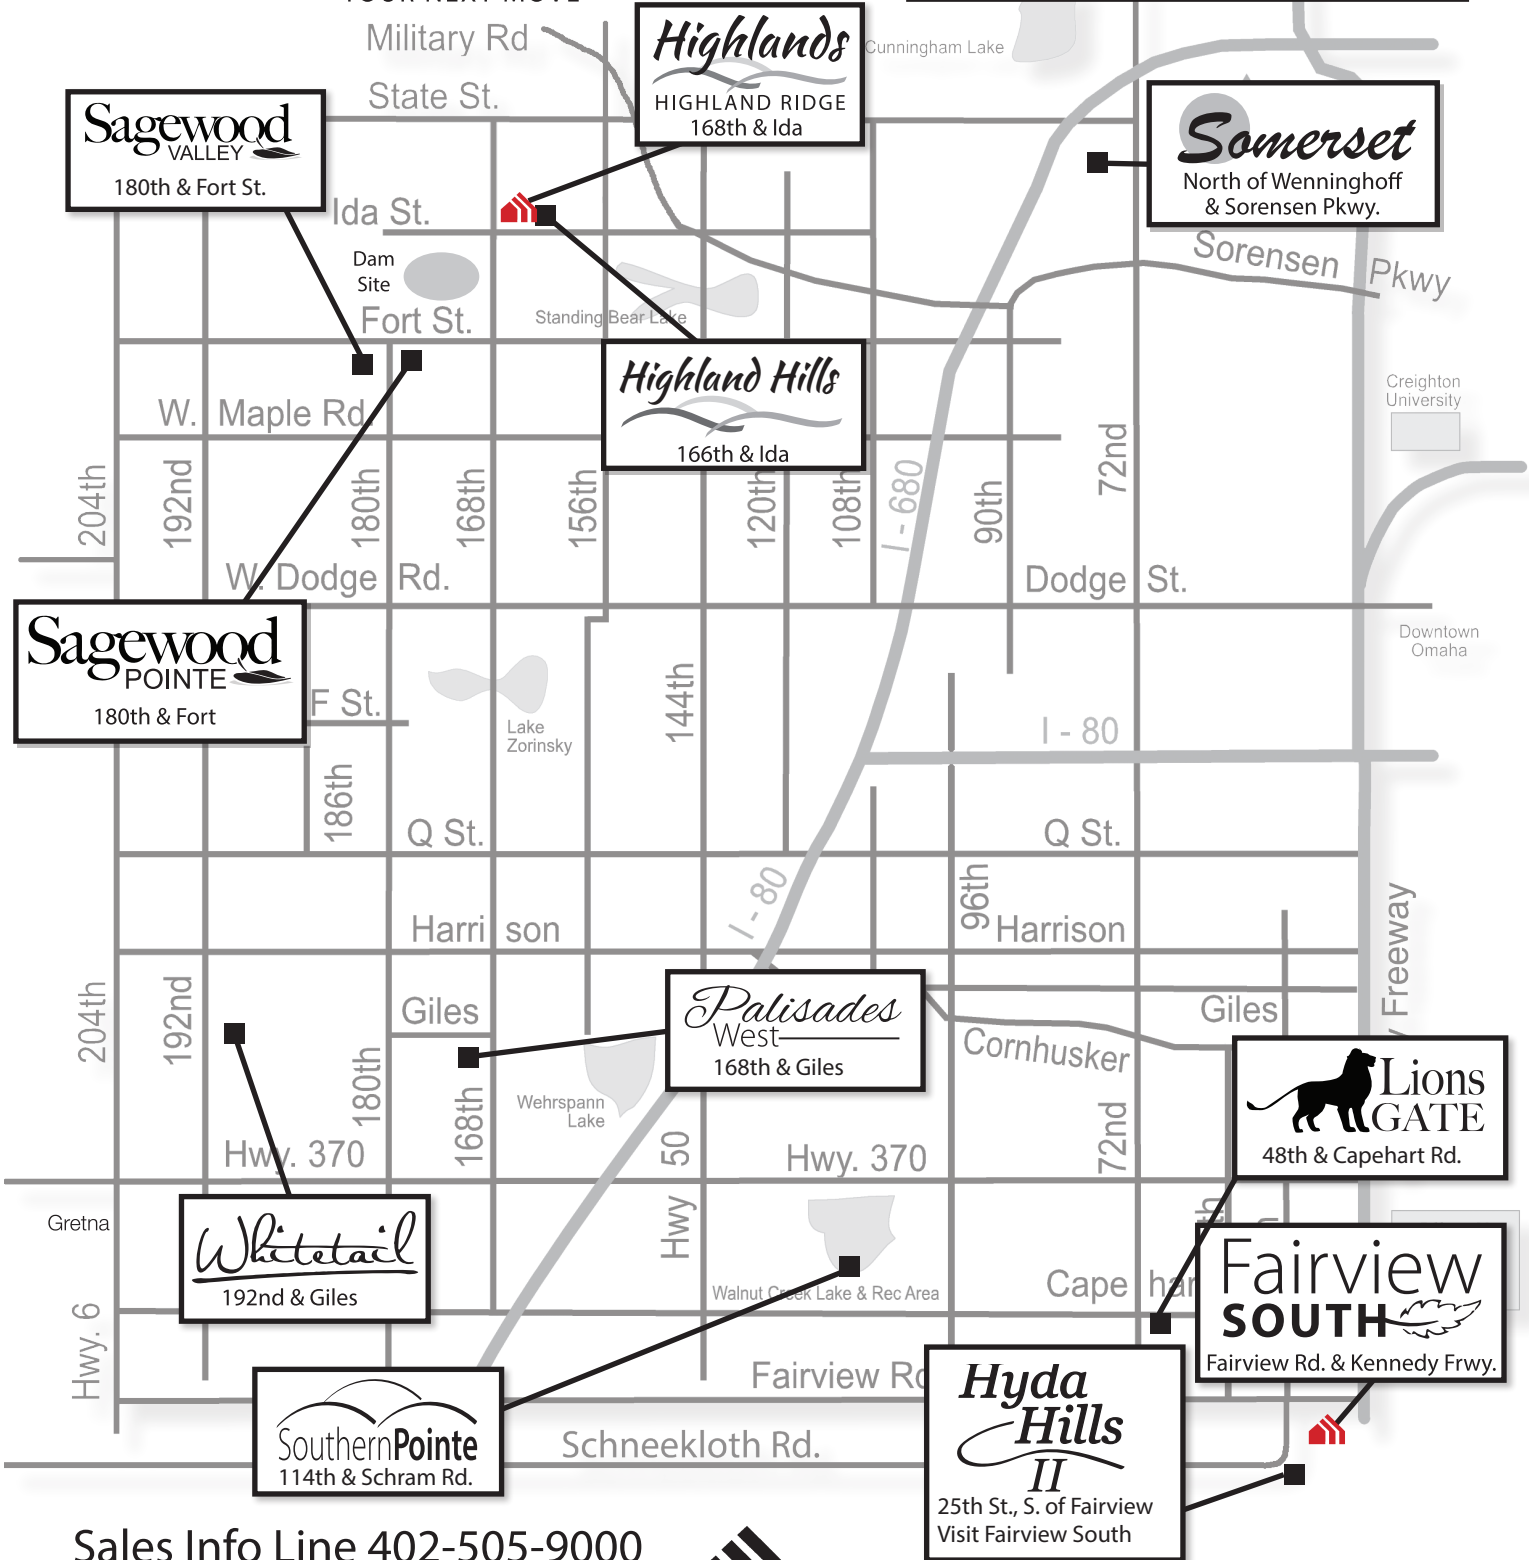

Available in these communities

Weston

Multi Level • 1944 sq. ft.

advantage™

YOUR NEXT MOVE

Sales Info Line 402-505-9000

CelebrityHomesOmaha.com

CELEBRITY HOMES
Homes • Villas • Townhomes