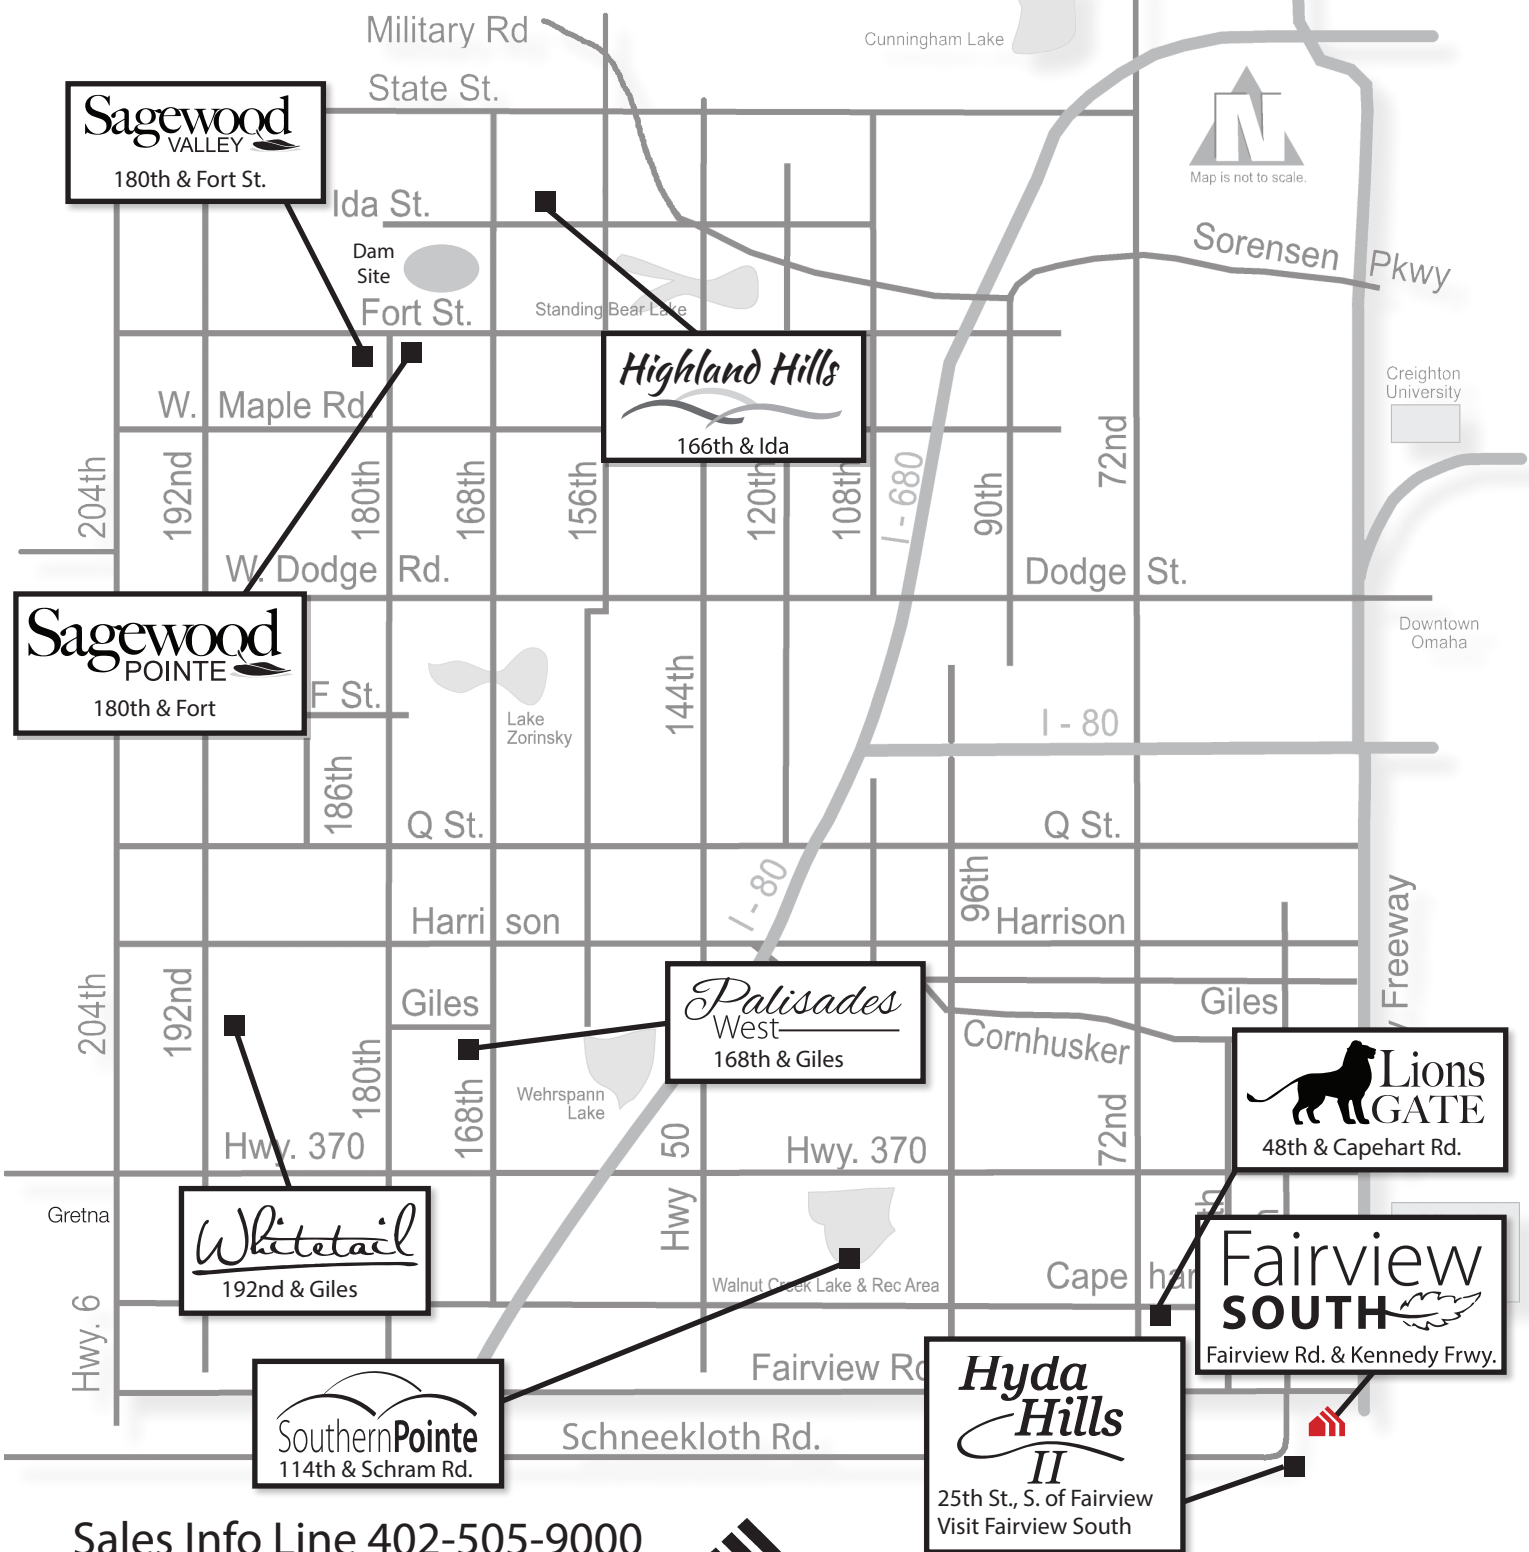

Available in these communities

Weston

Multi Level • 1944 sq. ft.

advantage 

YOUR NEXT MOVE

Sales Info Line 402-505-9000

CelebrityHomesOmaha.com

CELEBRITY HOMES
Homes • Villas • Townhomes