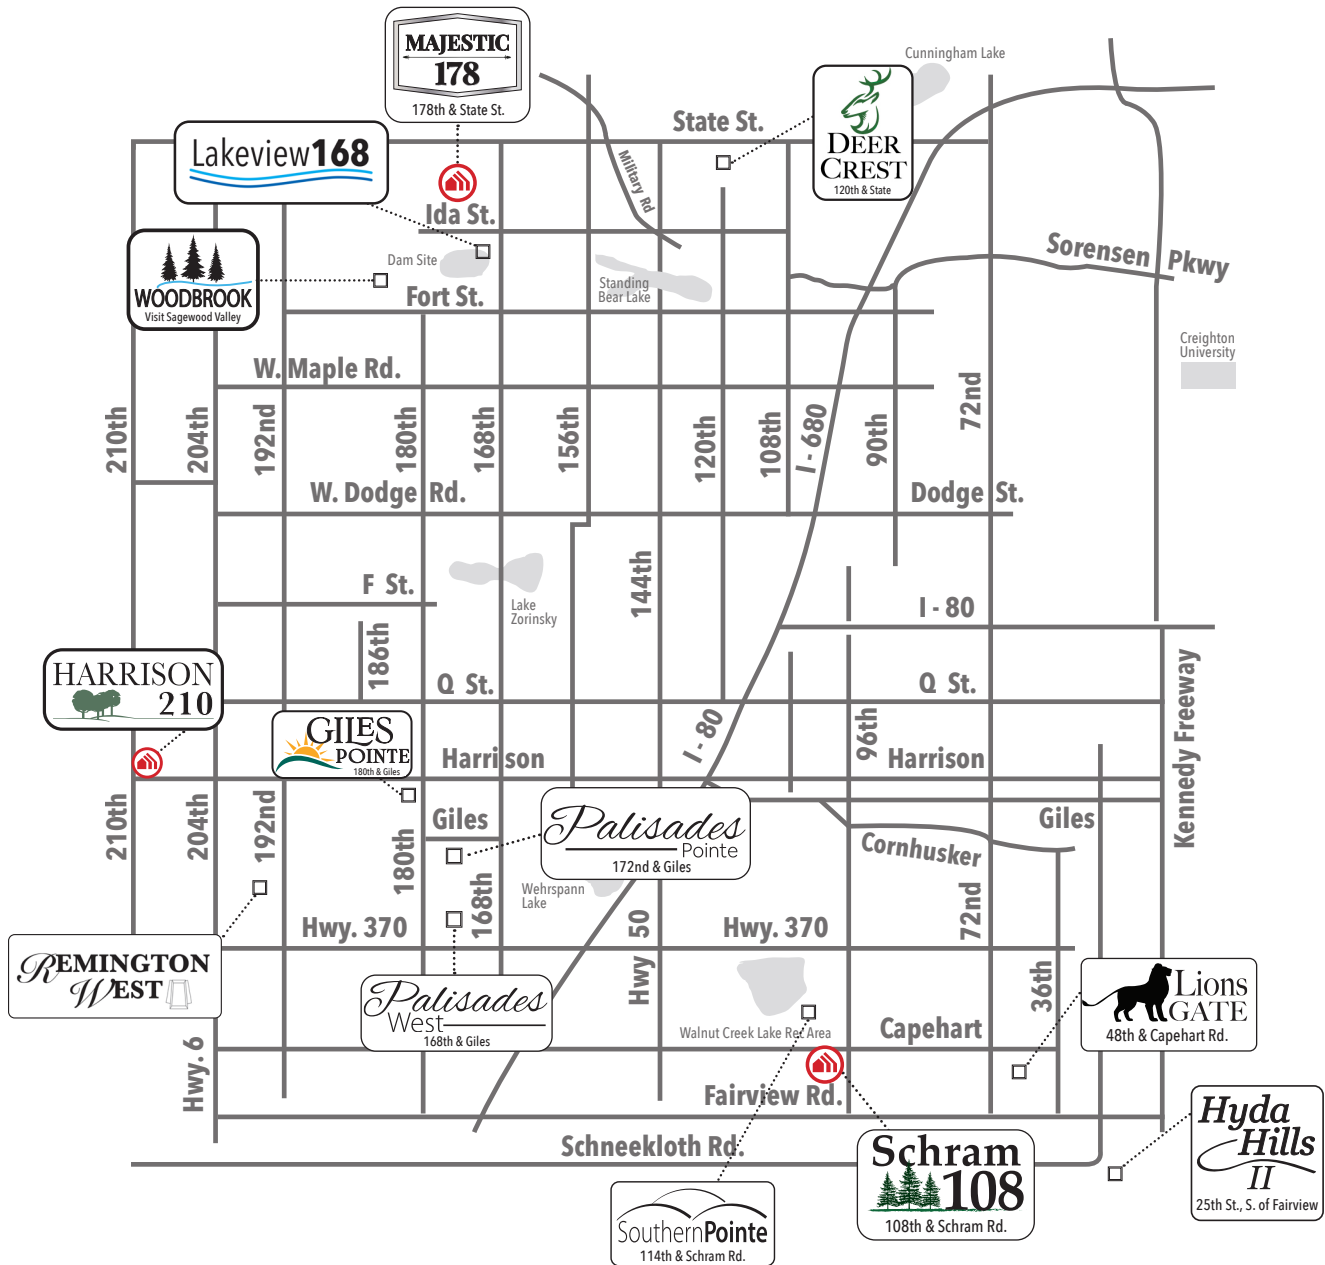

Available in these communities

Weston

Multi Level • 1986 sq. ft.

advantage ™
YOUR NEXT MOVE

 Indicates Model Home Location

Sales Information: 402-505-9000

CelebrityHomesOmaha.com

CELEBRITY
HOMES
Homes • Villas • Townhomes