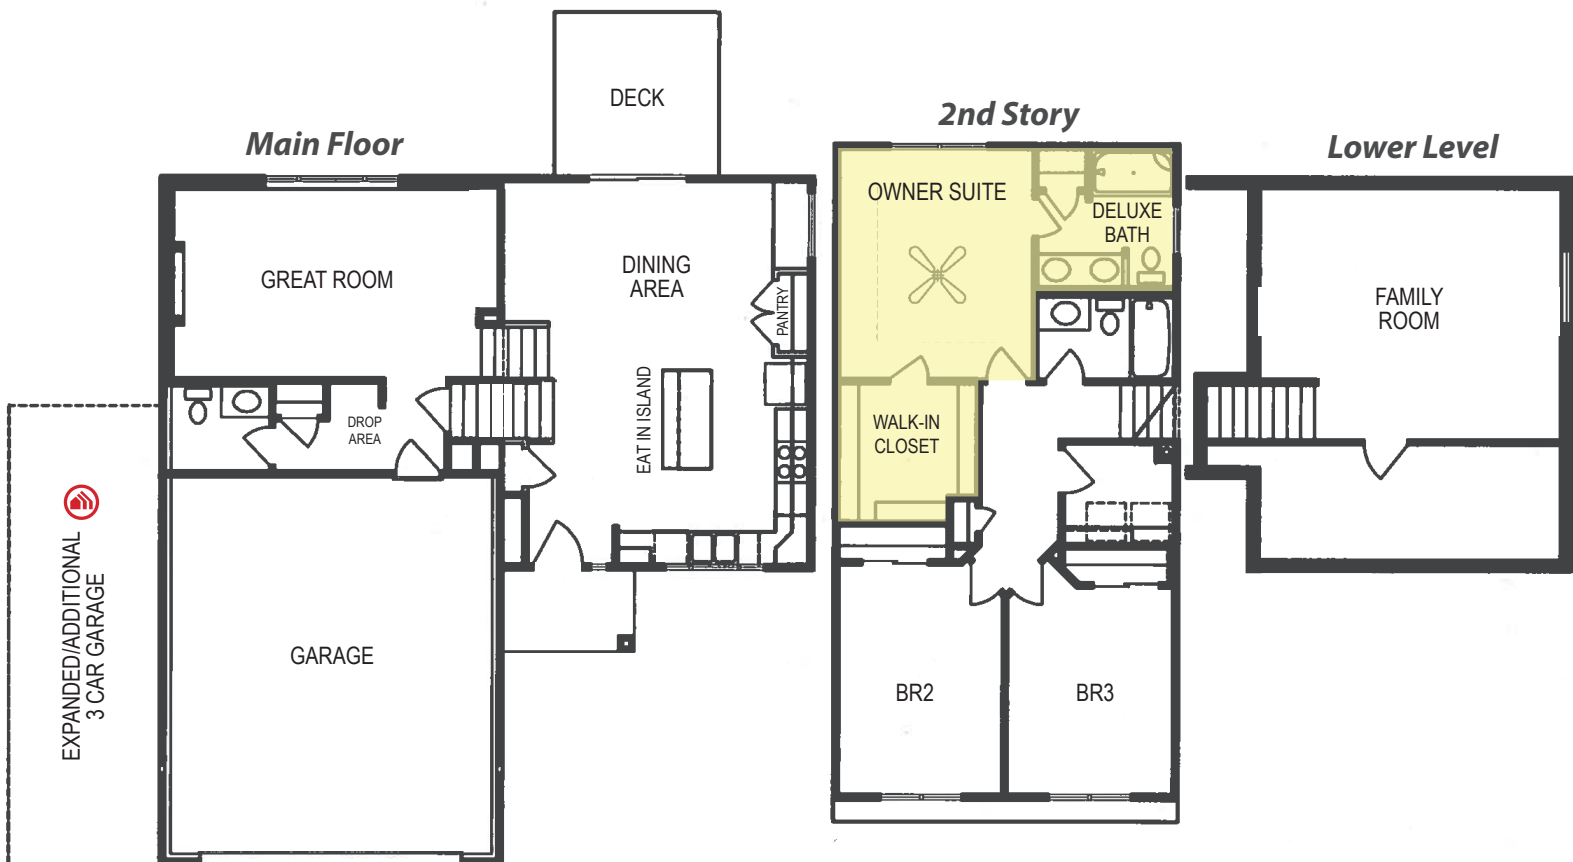

CelebrityHomesOmaha.com

CELEBRITY HOMES
Homes • Villas

*Celebrity Homes Inc., 1997-present. Celebrity Homes reserves the right to make any changes to floor plan, price, specification or material changes for product improvement.