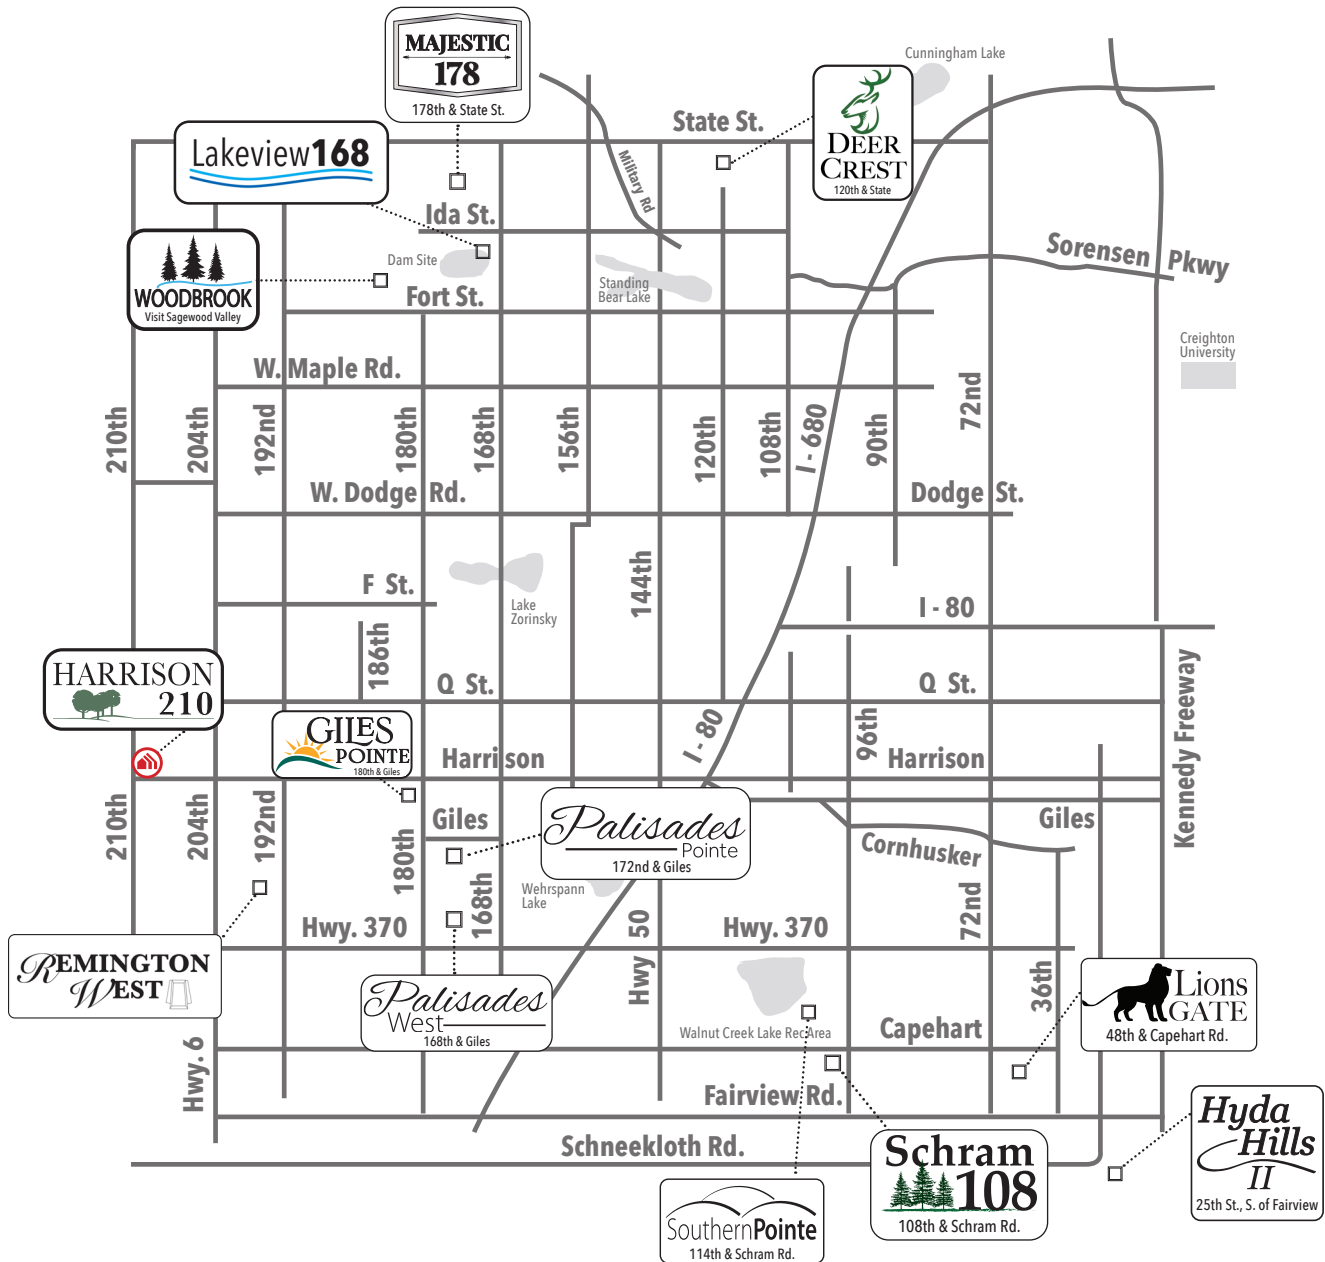

Available in these communities

# Weston

Multi Level • 1986 sq. ft.

advantage    
YOUR NEXT MOVE

 Indicates Model Home Location

Sales Information: 402-505-9000

CelebrityHomesOmaha.com

**CELEBRITY HOMES**  
Homes • Villas • Townhomes