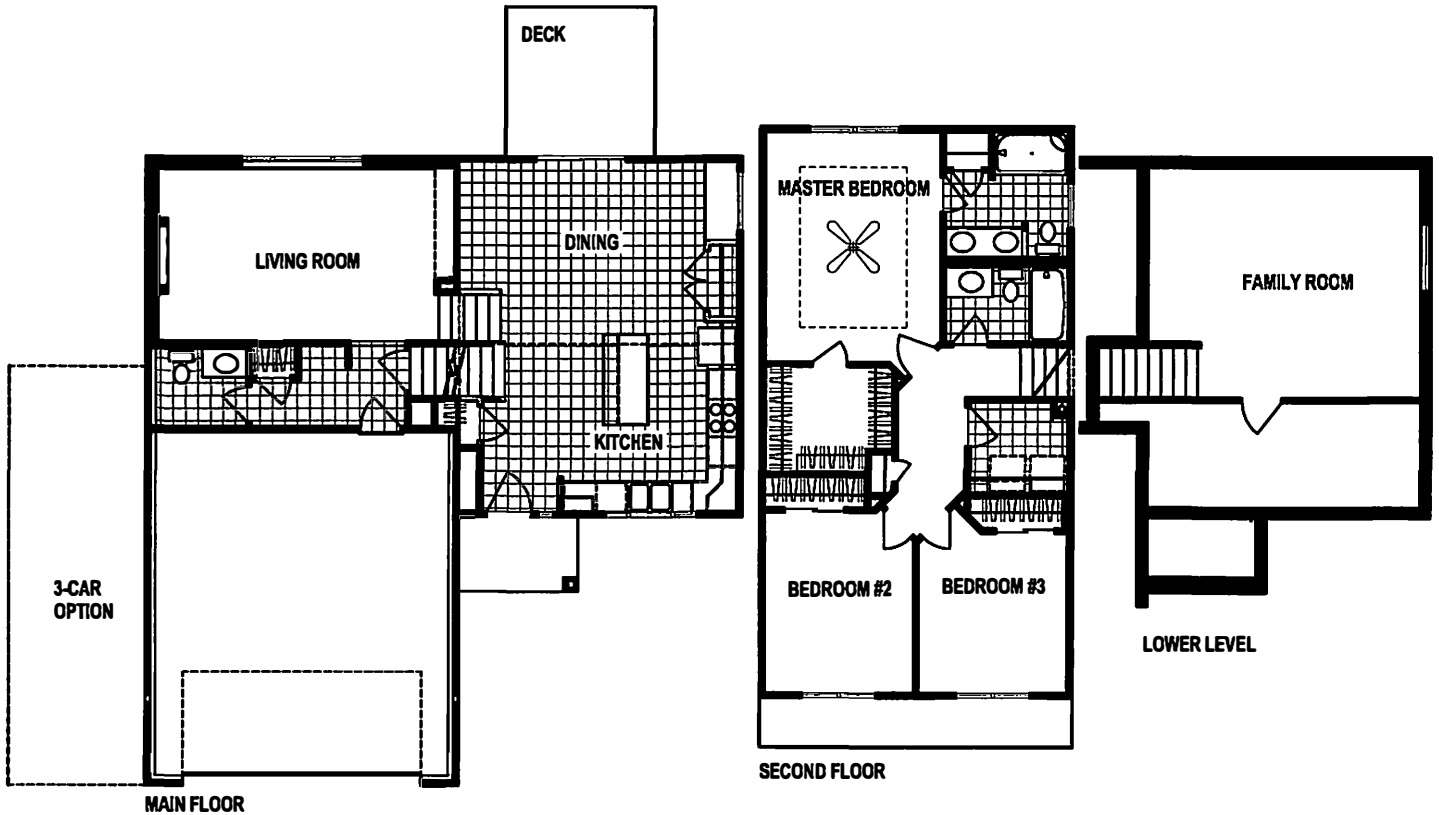

WESTON 2022

ELEV B

MAIN FLOOR	848 SQ. FT.
2ND FLOOR	798 SQ.FT.
LOWER LEVEL	298 SQ.FT.
TOTAL S.F.	1944 SQ.FT.

**CELEBRITY
HOMES**

Homes ★ Villas ★ Townhomes

Yes! It's All Included

www.celebrityhomesomaha.com