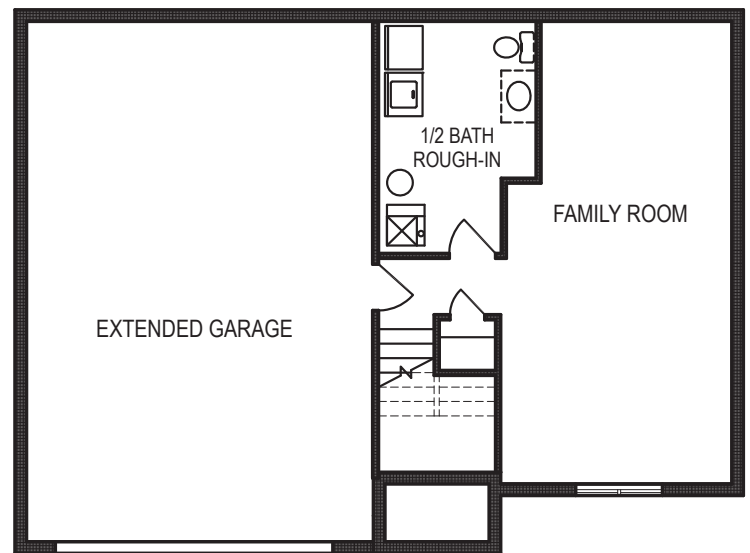

Vista

Multi-Level • 1621 sf

new
beginnings TM
A GREAT PLACE TO START

Yes! It's All Included!

- Homesite
- Linear Fireplace
- Open Kitchen with Eat In Island
- Deck
- Designer Lighting Package
- Finished Basement
- Expanded Garage