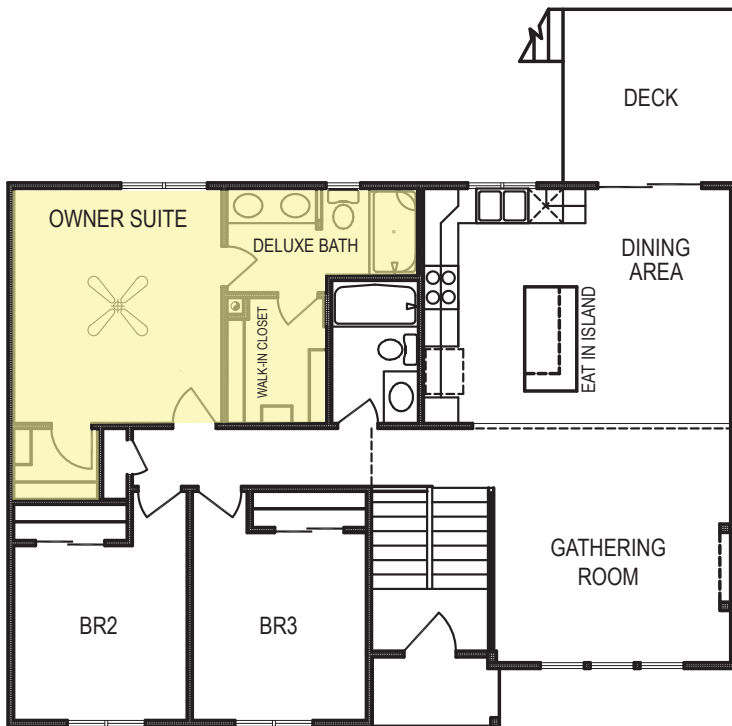

Vista

Multi-Level • 1621 sf

new
beginnings TM
A GREAT PLACE TO START

Yes! It's All Included!

- Homesite
- Linear Fireplace
- Open Kitchen with Eat In Island
- Deck
- Designer Lighting Package
- Finished Basement
- Expanded Garage