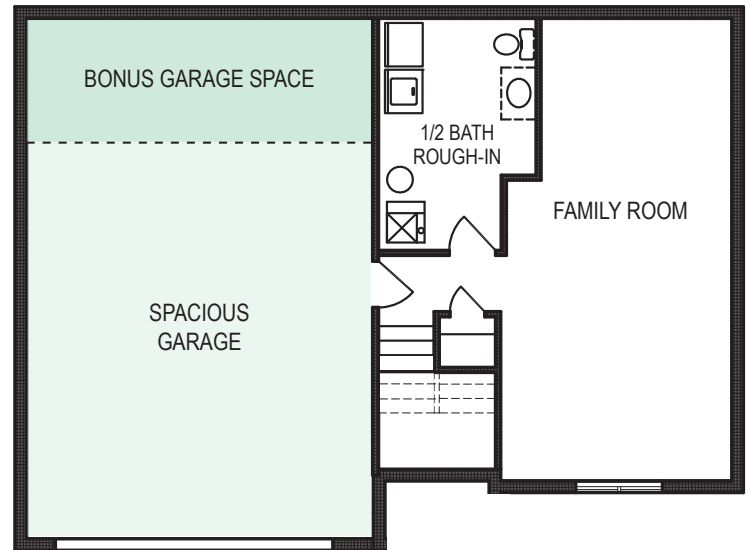

Vista

Multi-Level • 1621 sf

new beginnings
A GREAT PLACE TO START

Yes! It's All Included!

- Homesite
- Linear Fireplace
- Open Kitchen with Eat In Island
- Deck
- Designer Lighting Package
- Finished Basement
- Spacious Garage
- Bonus Garage Space