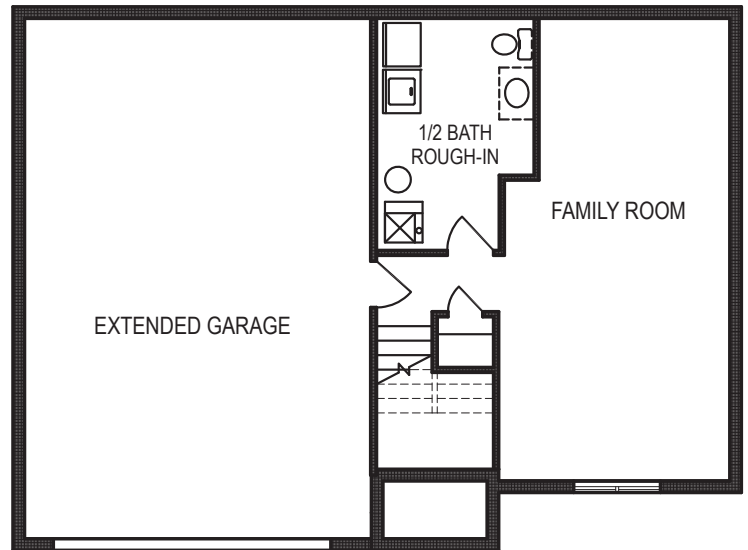

Vista

Multi-Level • 1621 sf

new
beginnings llc™
A GREAT PLACE TO START

Yes! It's All Included!

- Homesite
- Linear Fireplace
- Open Kitchen with Eat In Island
- Deck
- Designer Lighting Package
- Finished Basement
- Expanded Garage