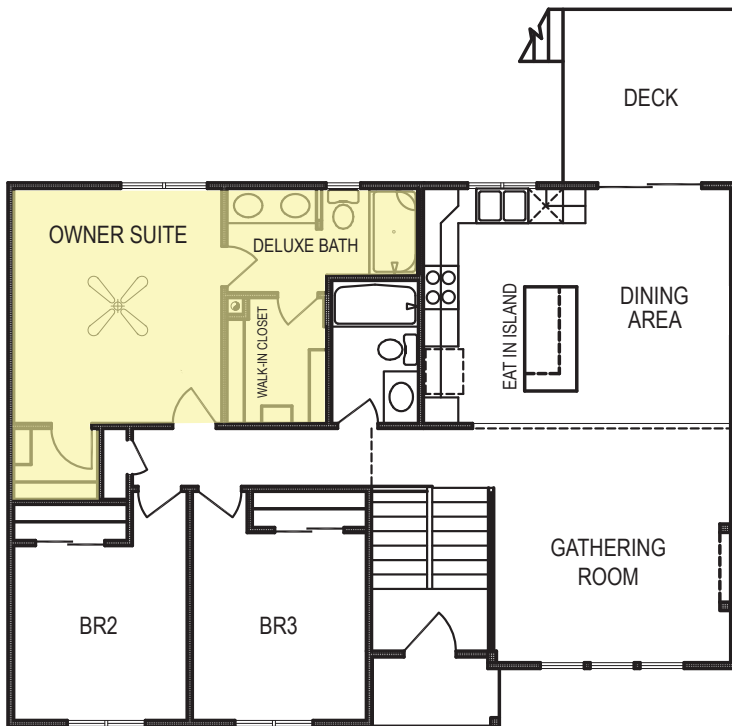

Vista

Multi-Level • 1621 sf

new
beginnings llc™
A GREAT PLACE TO START

Yes! It's All Included!

- Homesite
- Linear Fireplace
- Open Kitchen with Eat In Island
- Deck
- Designer Lighting Package
- Finished Basement
- Expanded Garage