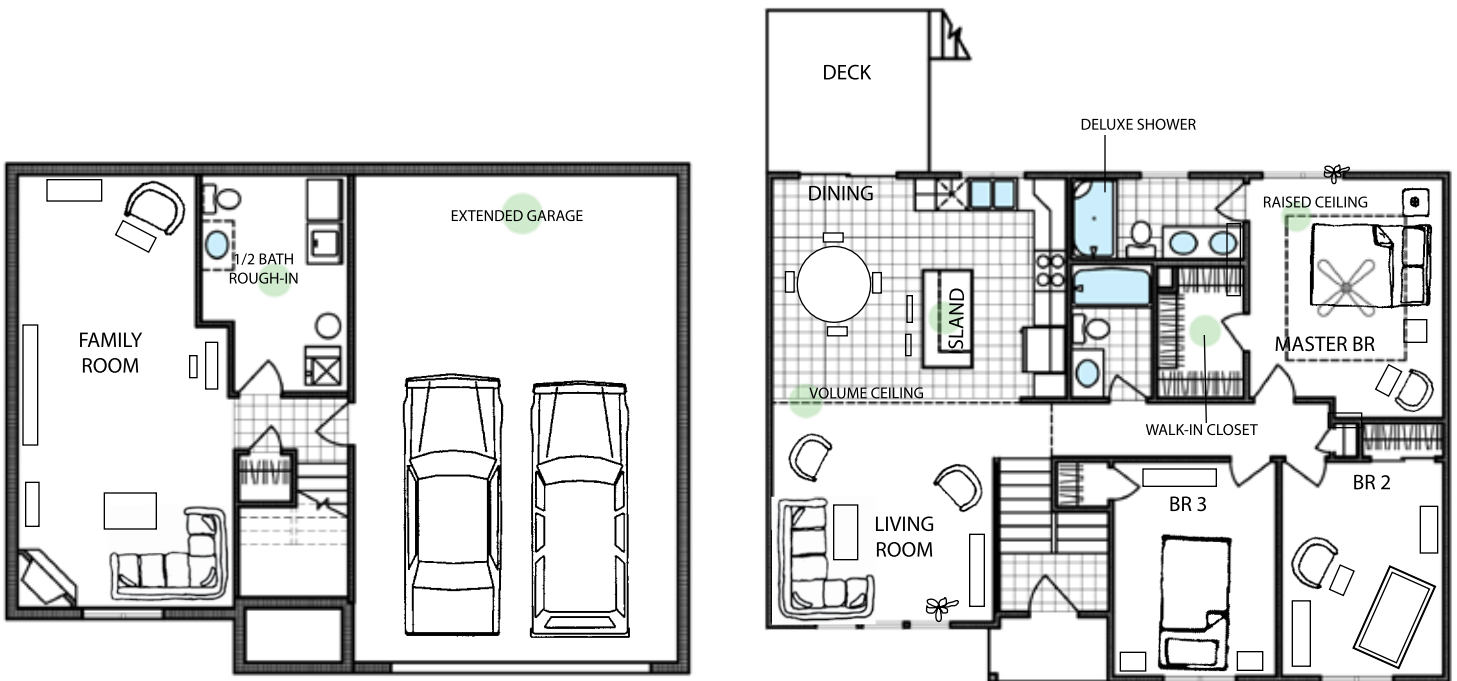

# Vista

new  
beginnings™  
A GREAT PLACE TO START

Artist Conception Only.

Multi level • Finished living area 1621 sq. ft.

CelebrityHomesOmaha.com

8/14/2018