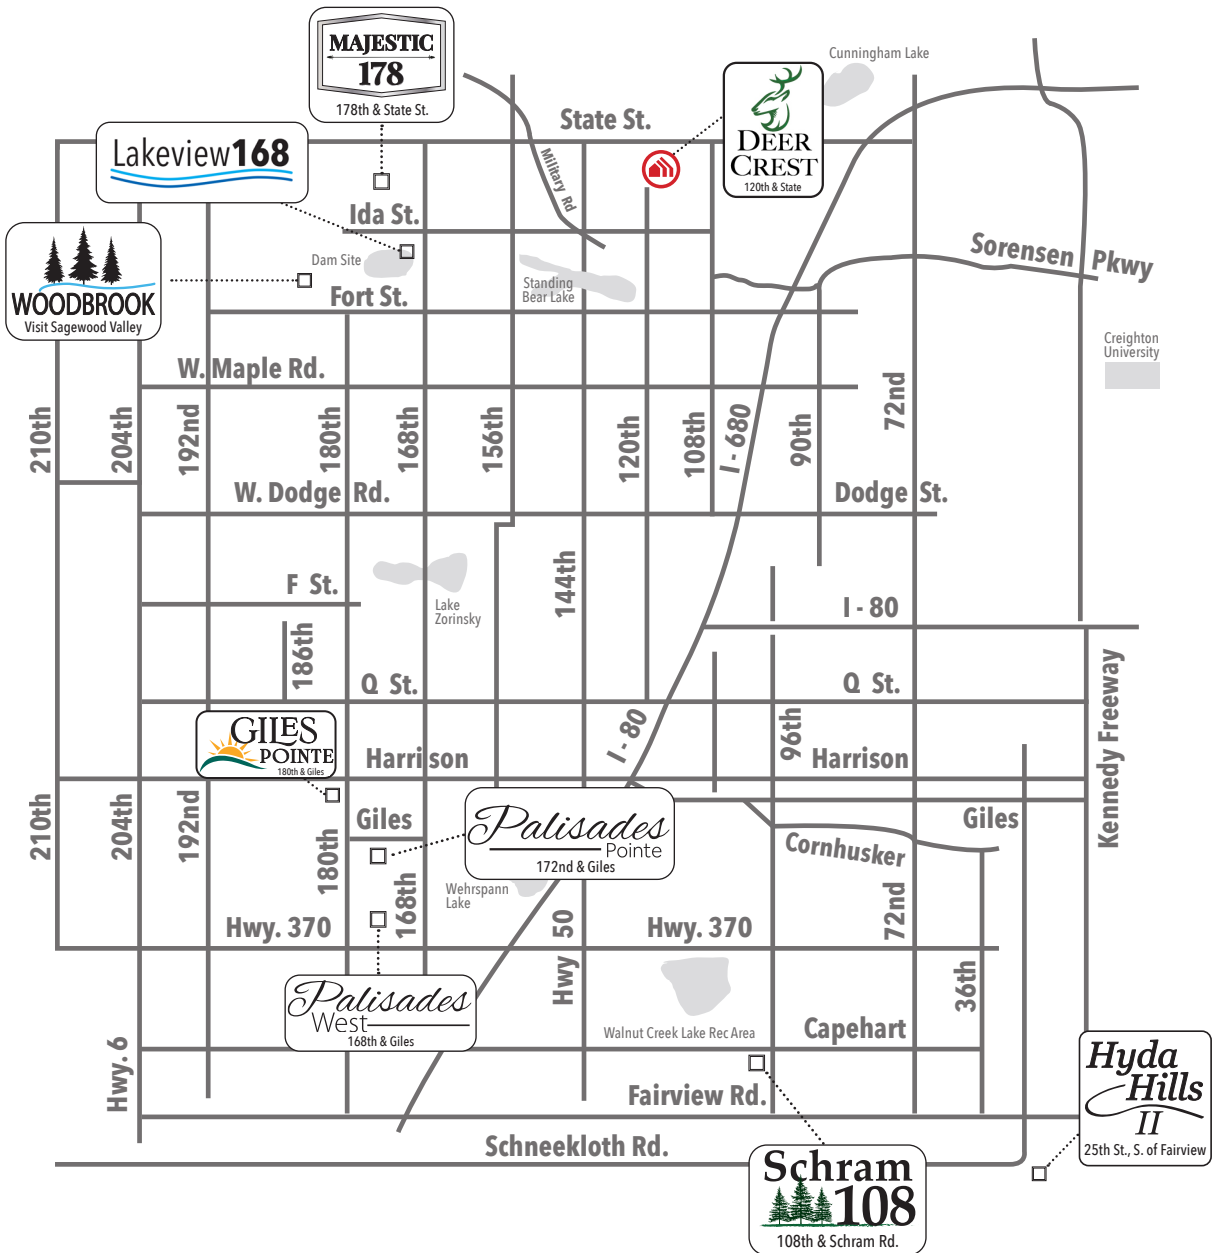

Available in these communities

Vista

Multi Level • 1621 sq. ft.

new
beginnings
A GREAT PLACE TO START

Indicates Model Home Location

Sales Information: 402-505-9000

CelebrityHomesOmaha.com

**CELEBRITY
HOMES**
Homes • Villas • Townhomes