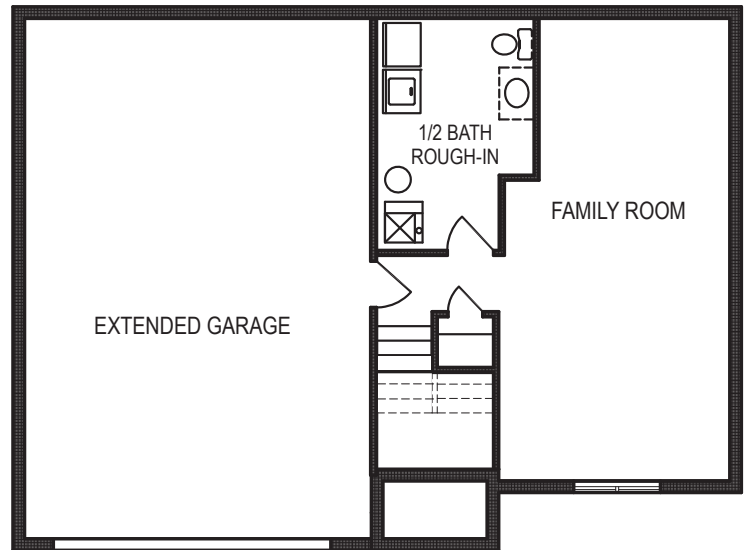

Vista

Multi-Level • 1621 sf

new
beginnings LLC
A GREAT PLACE TO START

Yes! It's All Included!

- Homesite
- Linear Fireplace
- Open Kitchen with Eat In Island
- Deck
- Designer Lighting Package
- Finished Basement
- Expanded Garage